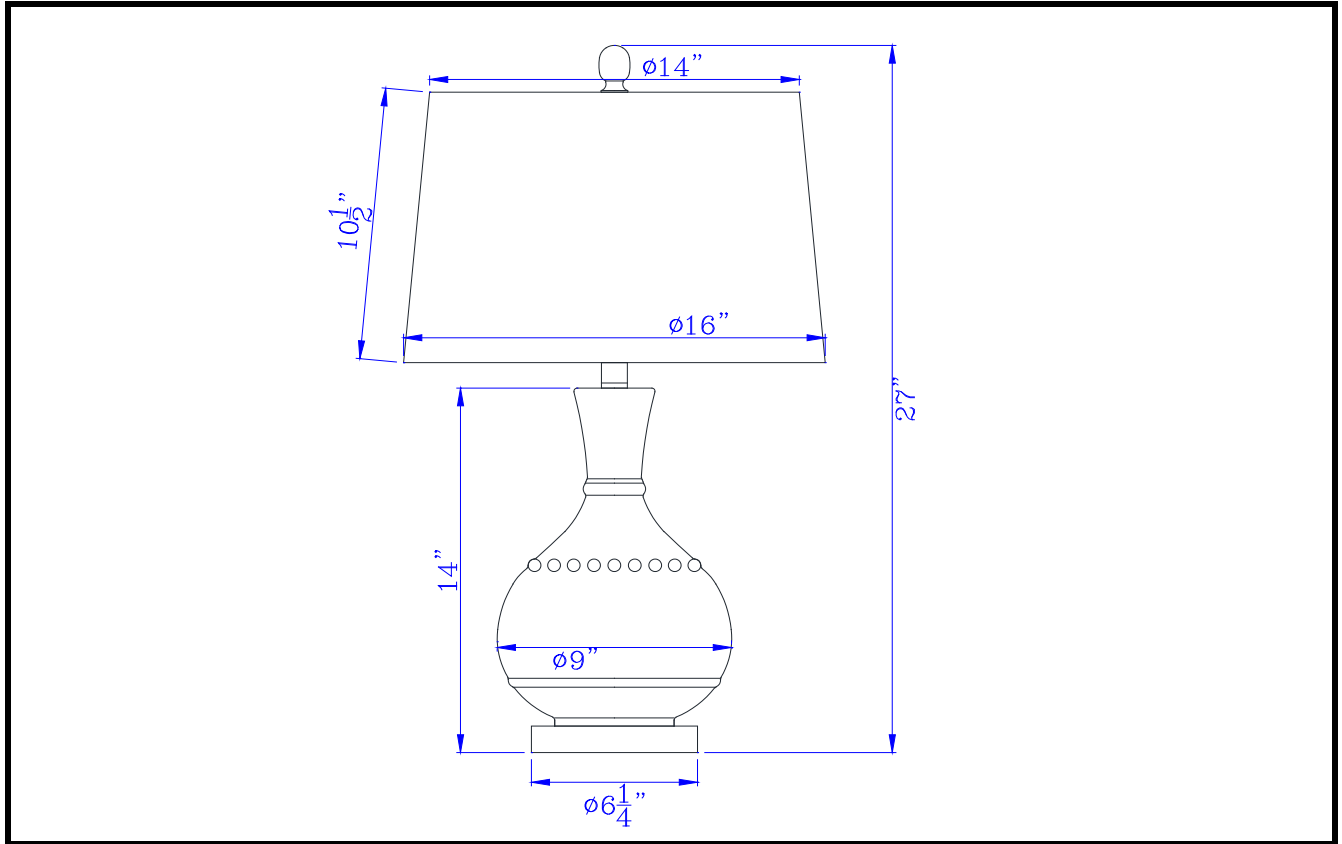

Project: _____

Catalog No.: _____

BO-2916TB

Lamp/Wattage: _____

- Model No:** BO-2916TB
Description: 150W Nador glass table lamp with taper drum hardback fabric shade
Material: Ceramic
Finish : Glass
Height: 27"
Reach/Depth: 16"
Base Width: Dia.6 1/4"
Wattage : 150W
Socket : Medium Base (E26)
Switch: 3-Way
Bulb: Incandescent, CFL
Wire Length: 6'
Wire Color: Clear
Shade No:
Material: Fabric
Shade size: 14"x16"x10 1/2"