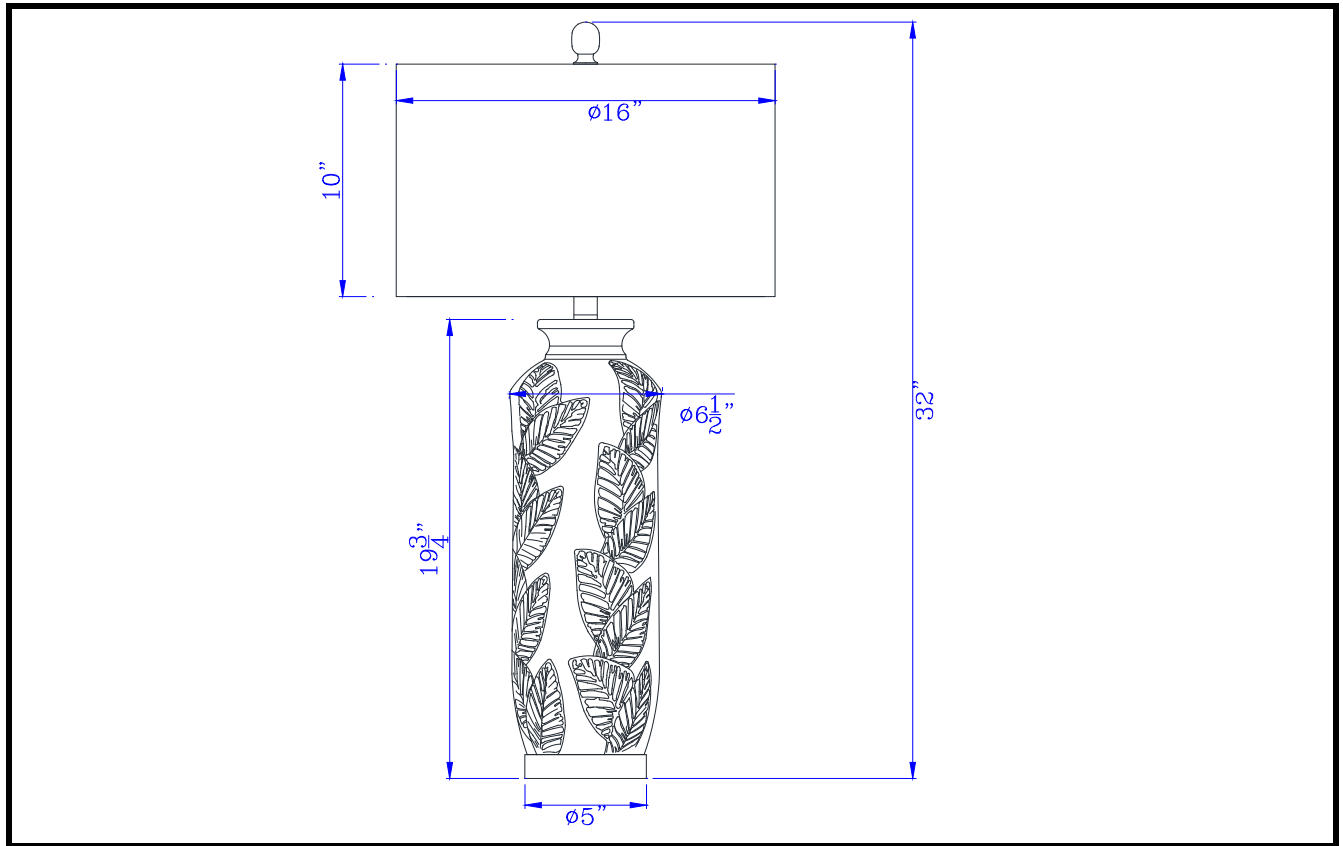

CAL LIGHTING

3625 E. Philadelphia St. Ontario CA. 91761 • Tel: 909.947.5200 • Fax:
909.947.5673 • www.calighting.com • service@calighting.com •
Specifications subject to change without notice

Type: _____
Project: _____
Catalog No.: **BO-2913TB**
Lamp/Wattage: _____

- Model No:** BO-2913TB
- Description:** 150W 3 way Shiloh ceramic table lamp with leaf design and drum hardback fabric shade
- Material:** Ceramic
- Finish :** Black/Silver
- Height:** 32"
- Reach/Depth:** 16"
- Base Width:** Dia.5"
- Wattage :** 150W
- Socket :** Medium Base (E26)
- Switch:** 3-Way
- Bulb:** Incandescent, CFL
- Wire Length:** 6'
- Wire Color:** Clear
- Shade No:**
- Material:** Fabric
- Shade size:** 16"x16"x10"