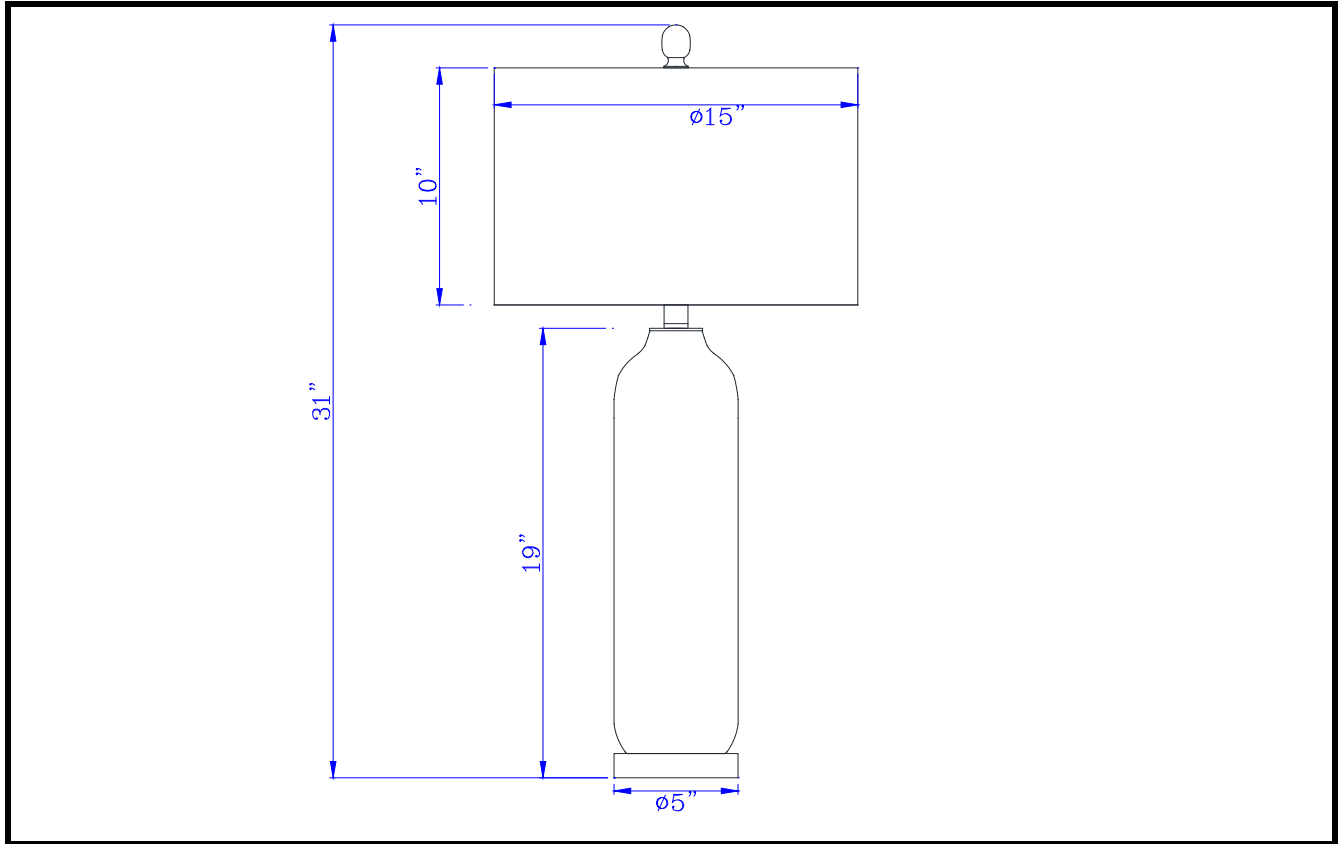

Model No: BO-2912TB
Description: 150W Catalina glass table lamp with drum hardback fabric shade
Material: Glass
Finish : Warm Grey
Height: 31"
Reach/Depth: 15"
Base Width: Dia.5"
Wattage : 150W
Socket : Medium Base (E26)
Switch: 3-Way
Bulb: Incandescent, CFL
Wire Length: 6'
Wire Color: Clear
Shade No:
Material: Fabric
Shade size: 15"x15"x10"