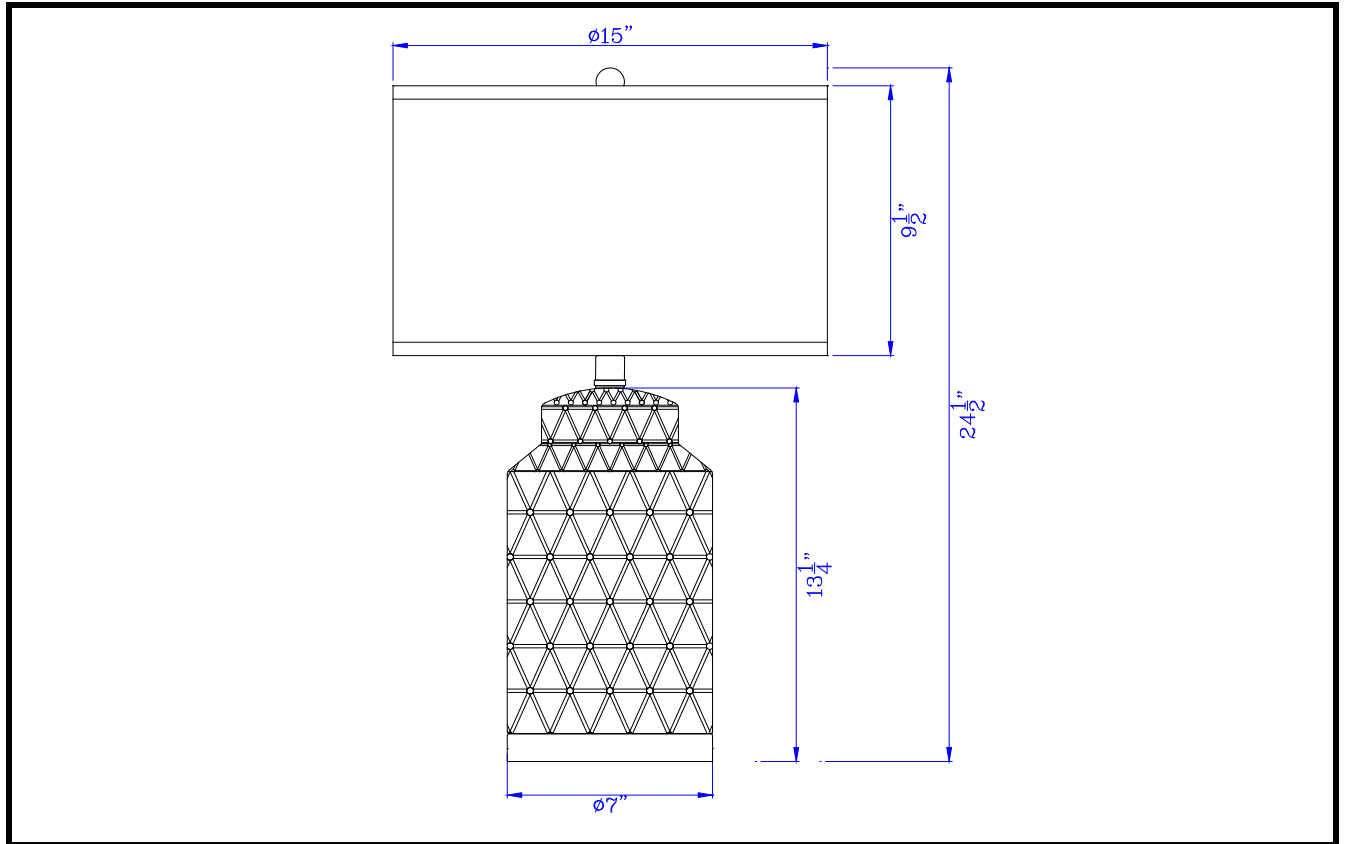

- Model No:** BO-2885TB-2
Description: Barletta ceramic table lamp with hardback fabric shade (sold and priced as pairs)
Material: Ceramic
Finish : Antique Gold
Height: 24 1/2"
Reach/Depth: 15"
Base Width: Dia.7"
Wattage : 150W
Socket : Medium Base (E26)
Switch: 3-Way
Bulb: Incandescent, CFL
Wire Length: 6'
Wire Color: Clear
Shade No:
Material: Fabric
Shade size: 15"x15"x9 1/2"