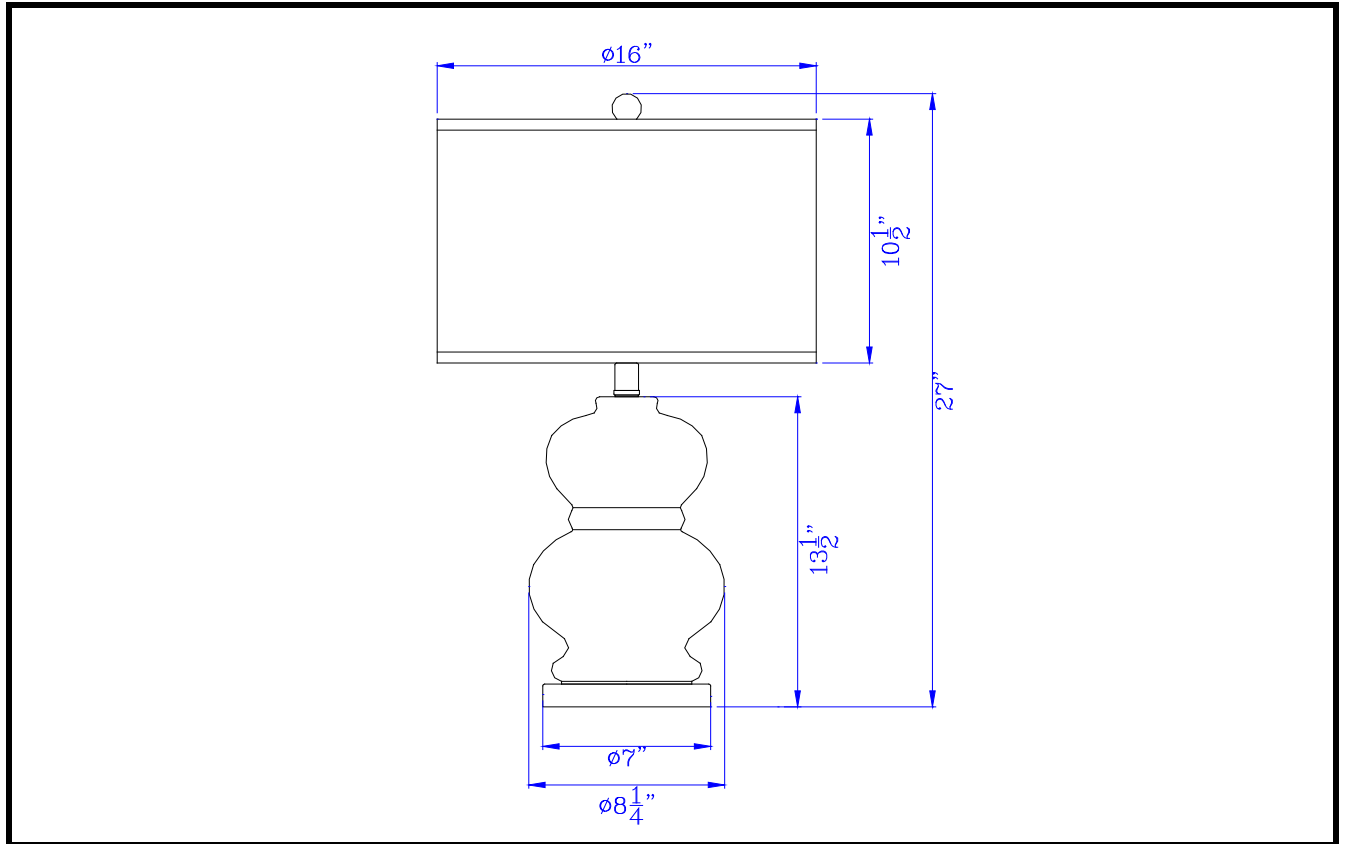

- Model No:** BO-2884TB-2-BLU
Description: Bergamo ceramic table lamp with plantium grey fabric shade (sold and priced as pairs)
Material: Ceramic
Finish : Slate blue
Height: 27"
Reach/Depth: 16"
Base Width: Dia.7"
Wattage : 150W
Socket : Medium Base (E26)
Switch: 3-Way
Bulb: Incandescent, CFL
Wire Length: 6'
Wire Color: Clear
Shade No:
Material: Fabric
Shade size: 16"x16"x10 1/2"