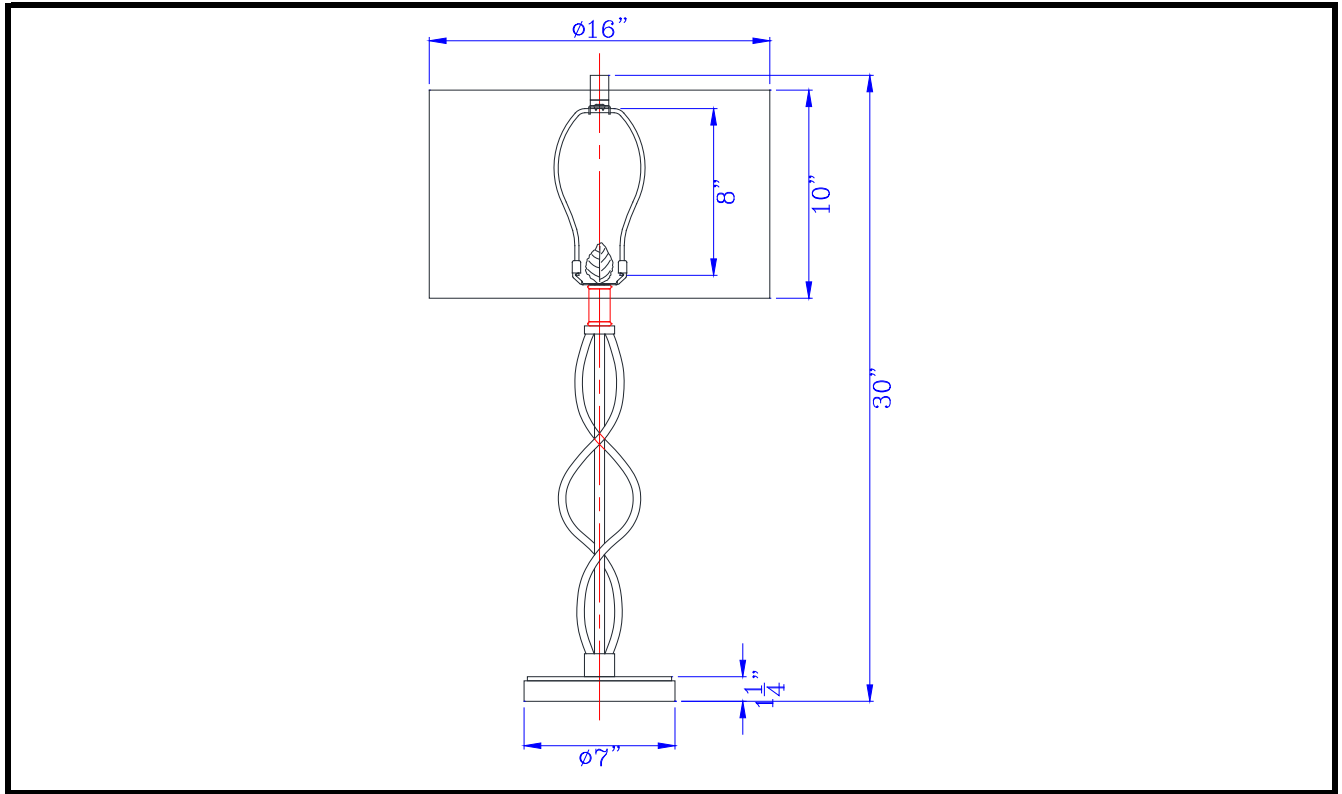

Project: _____

Catalog No.: _____

Lamp/Wattage: _____

- Model No:** BO-2857TB
Description: Antony 150W 3 way metal table lamp
Material: Metal
Finish : Textured Bronze
Height: 30"
Reach/Depth: 16"
Base Width: Dia.7"
Wattage : 150W
Socket : Medium Base (E26)
Switch: 3-WAY
Bulb: Incandescent, CFL
USB:
Outlet:
Wire Length: 6'
Wire Color:
Shade No:
Material: Fabric
Shade size: 16"x16"x10"
Certificate : 