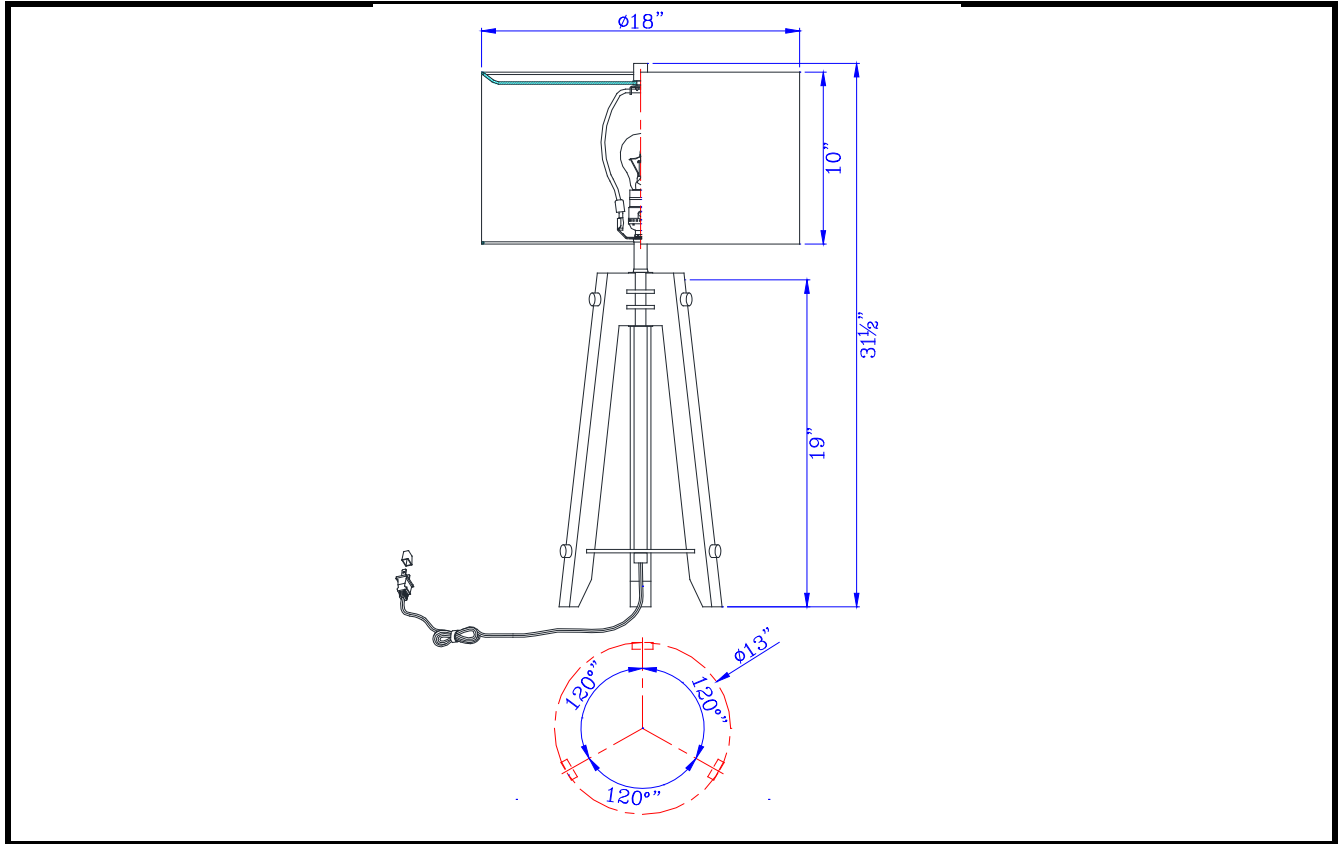

Model No: BO-2833TB
Description: 150W 3 way Bilzen wood tripod table lamp
Material: Metal/Wood
Finish : Walnut
Height: 31 1/2"
Reach/Depth: 18"
Base Width: Dia. 13"
Wattage : 150W
Socket : Medium Base (E26)
Switch: 3-Way
Bulb: Incandescent, CFL
Wire Length: 6'
Wire Color: Black
Shade No:
Material: Fabric
Shade size: 18"x18"x10"
Certificate :