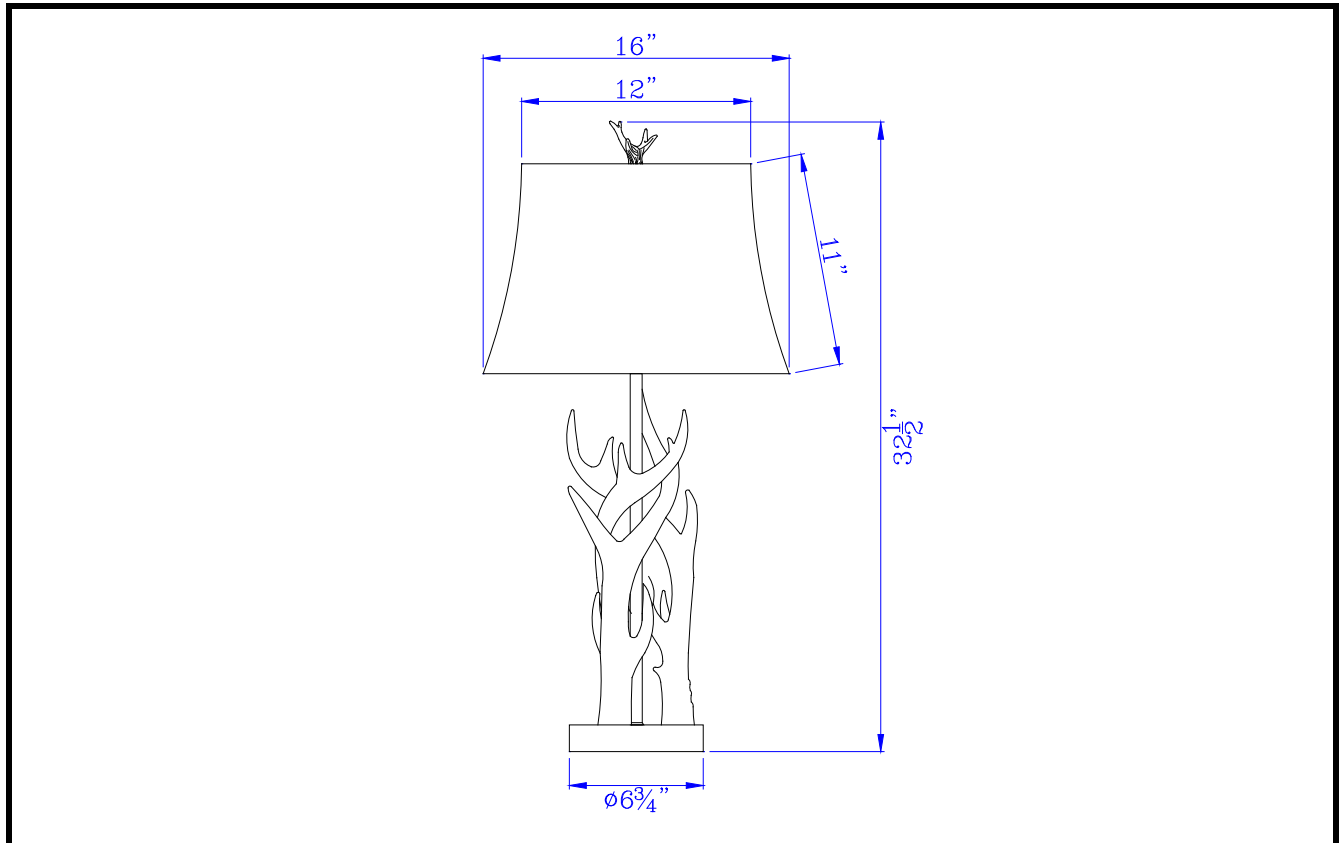

Model No: BO-2805TB
Description: 150W 3 way Darby antler resin table lamp with leathrette shade
Material: POLY
Finish : Antler
Height: 32 1/2"
Reach/Depth: 16"
Base Width: Dia.6 3/4"
Wattage : 150W
Socket : Medium Base (E26)
Switch: 3-Way
Bulb: Incandescent, CFL
Wire Length: 6'
Wire Color: Brown
Shade No:
Material: Vinyl Leatherette
Shade size: 12"x16"x11"