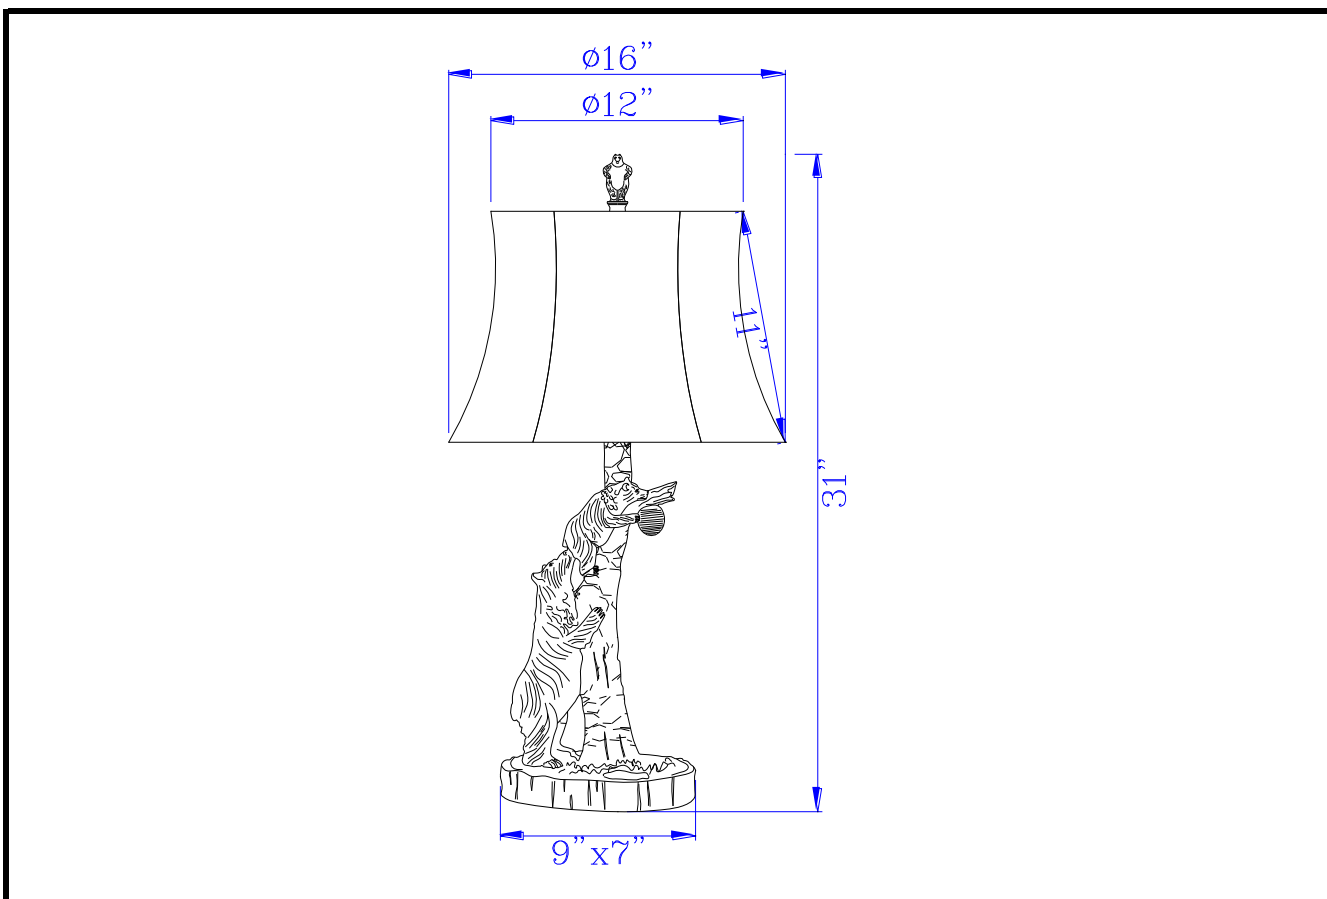

Project: \_\_\_\_\_

Catalog No.: \_\_\_\_\_

Lamp/Wattage: \_\_\_\_\_

**Model No:** BO-2731TB

**Description:** 150W 3 way bear resin table lamp with leathrette shade

**Material:** Resin

**Finish :** Antique Bronze

**Height:** 31"

**Base Width:** 7"x9"

**Wattage :** 150W

**Socket :** Medium Base (E26)

**Switch:** 3-way

**Bulb:** Incandescent, CFL

**Wire Length:** 6'

**Wire Color:** Brown

**Shade No:**

**Material:** Fabric

**Shade size:** 12"x16"x11"

**Certificate :** 