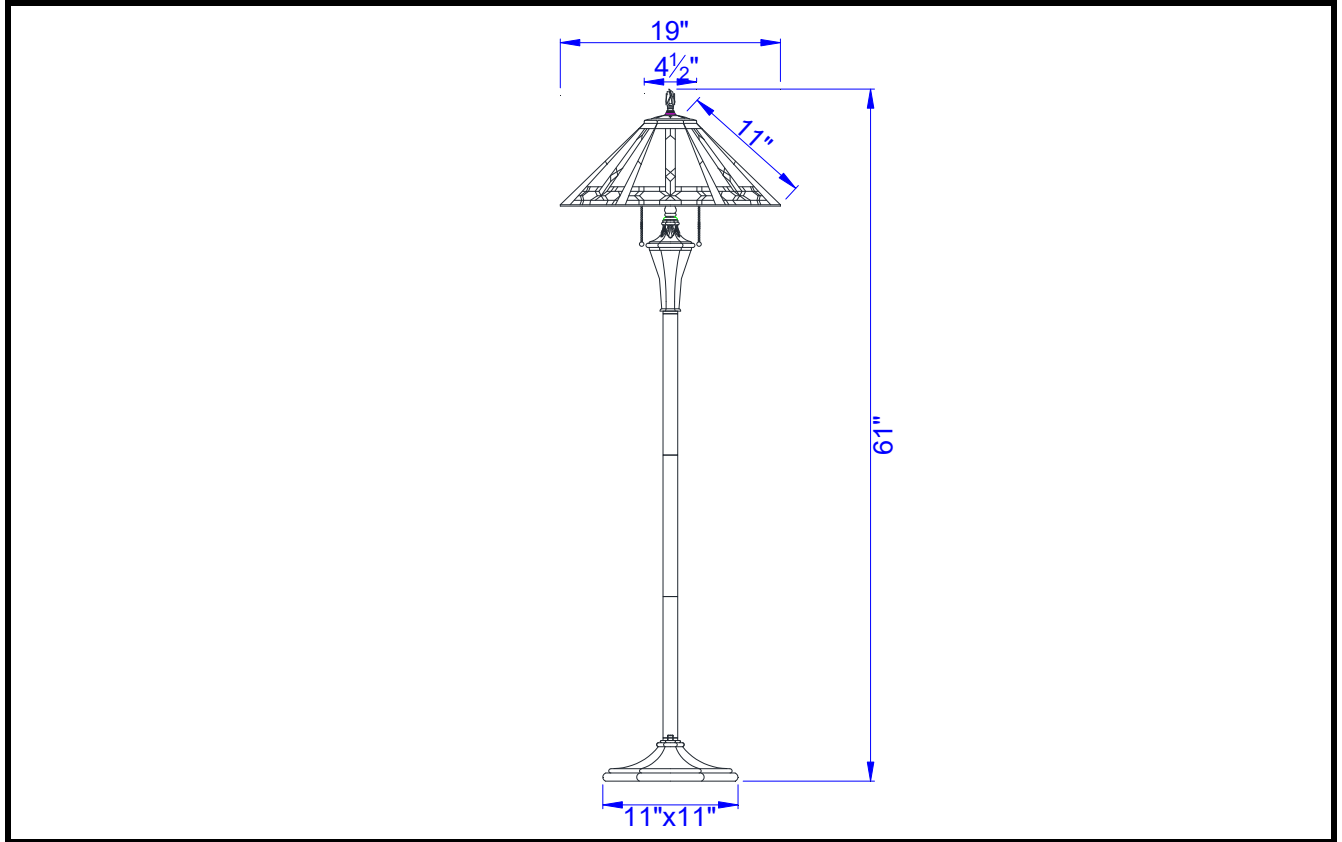

Model No: BO-2717FL
Description: 60W x 2 Tiffany floor lamp
Material: Resin
Finish : Tiffany
Height: 61"
Reach: 19"
Base Width: 11"x11"
Wattage : 60W x 2
Socket : Medium Base (E26)
Switch: On/off
Bulb: Incandescent, CFL
Wire Length: 6'
Wire Color: Brown
Shade No:
Material: Tiffany
Shade size: 4 1/2"x19"x 11"
Certificate : 