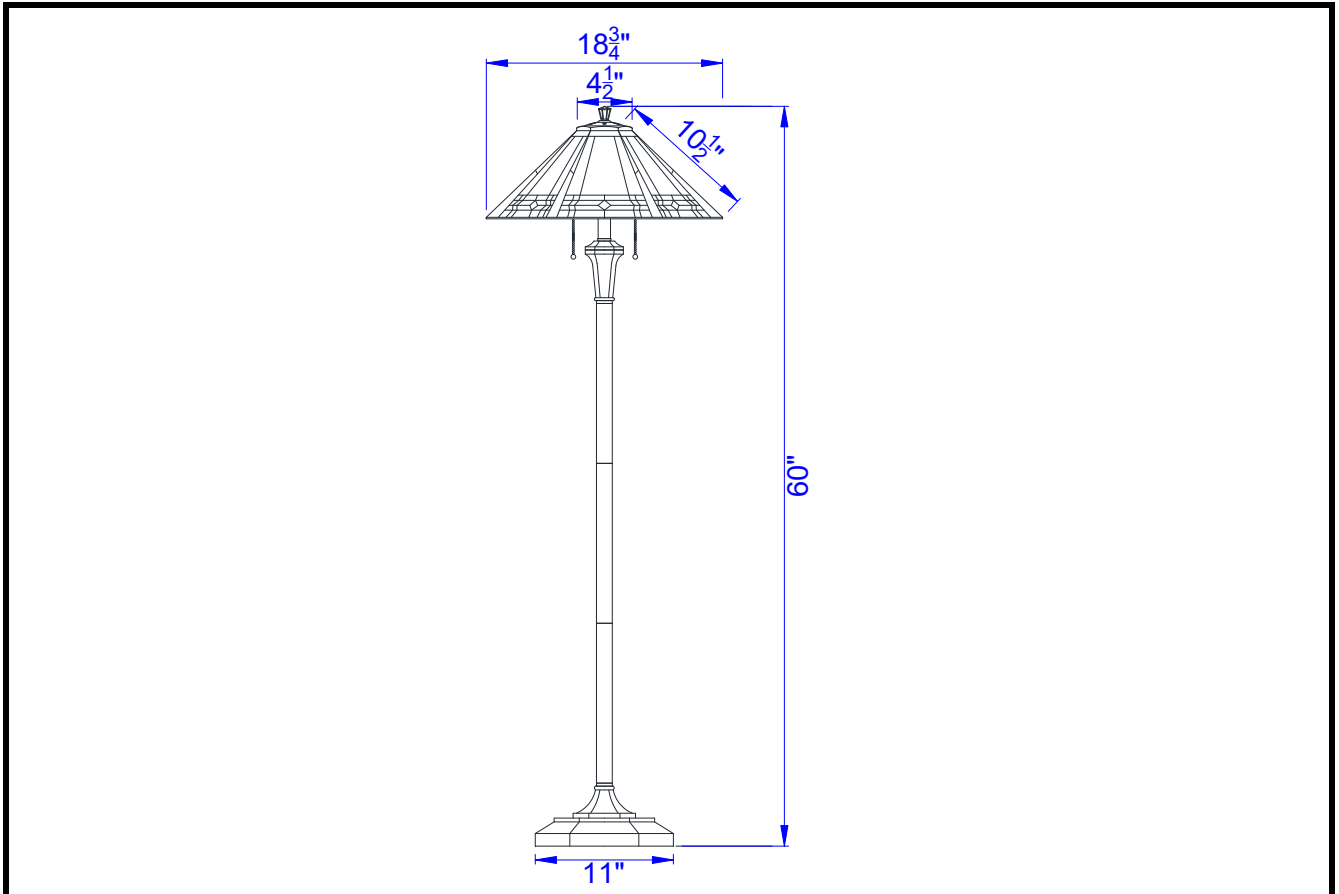

Catalog No.: _____

Lamp/Wattage: _____

- Model No:** BO-2676FL
- Description:** 100W x 2 Tiffany floor lamp
- Material:** Resin+TIF
- Finish :** Matt Black
- Height:** 60"
- Base Width:** 11"+11"(Max Length of Hexagon)
- Wattage :** 100Wx2
- Socket :** Medium Base (E26)
- Switch:** On/off Pull-chain Switch
- Bulb:** Incandescent, CFL
- Wire Length:** 6'
- Wire Color:** Brown
- Shade No:**
- Material:** Tiffany
- Shade size:** 4 1/2"X18 3/4"X10 1/2"