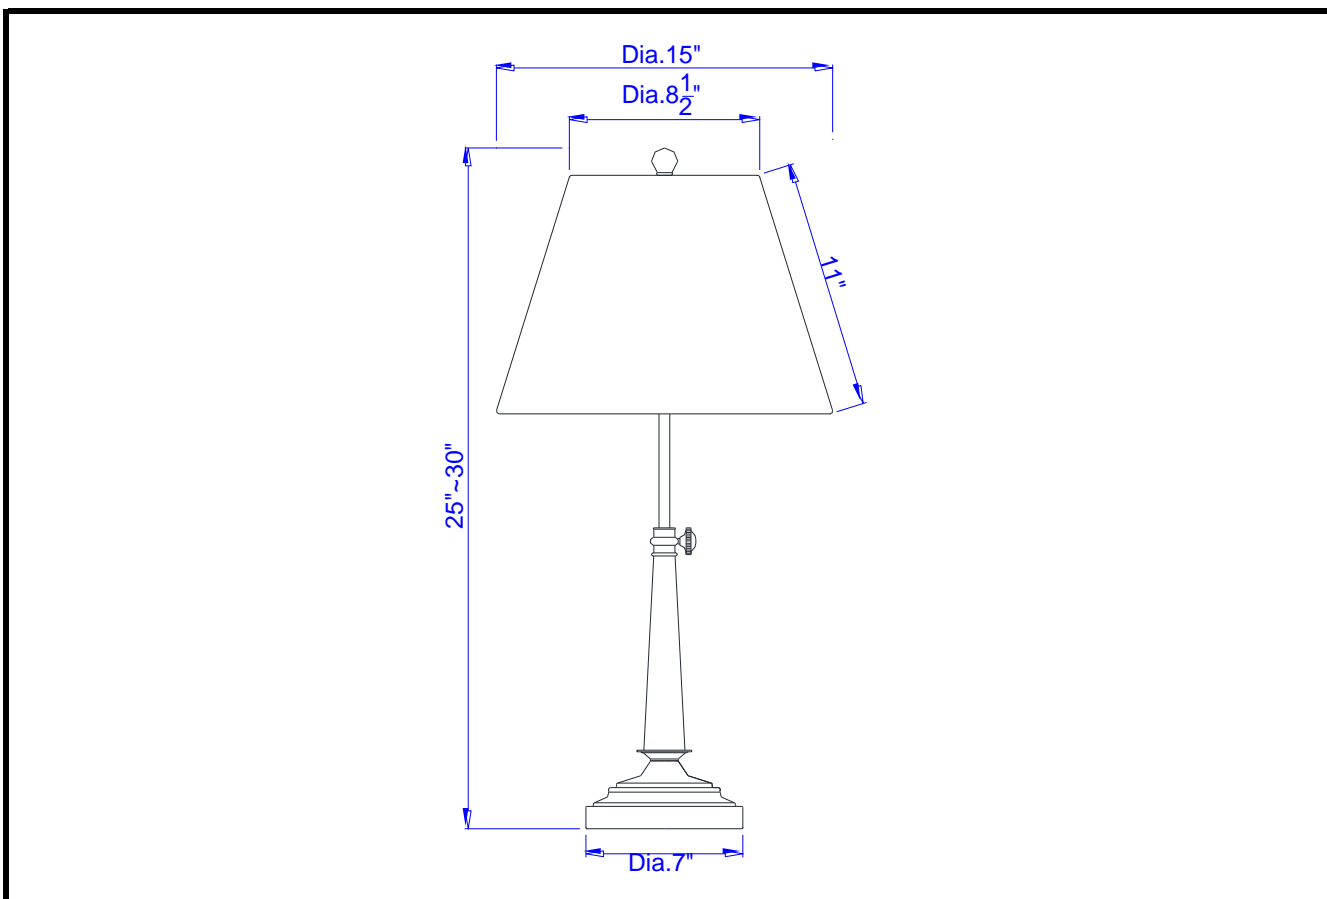

Project: _____

Catalog No.: _____

Lamp/Wattage: _____

- Model No:** BO-2671TB
- Description:** 150W 3 way Madison adjustable table lamp with burlap shade
- Material:** Metal
- Finish :** ORB (Oil Rubbed Bronze)
- Height:** 24 1/2"~30"
- Base Width:** Dia.7"
- Wattage :** 150W
- Socket :** Medium Base (E27)
- Switch:** 3-way
- Bulb:** Incandescent, CFL
- Wire Length:** 6'
- Wire Color:** Black
- Shade No:**
- Material:** Burlap
- Shade size:** 8 1/2"x15"x11"
- Certificate :** 