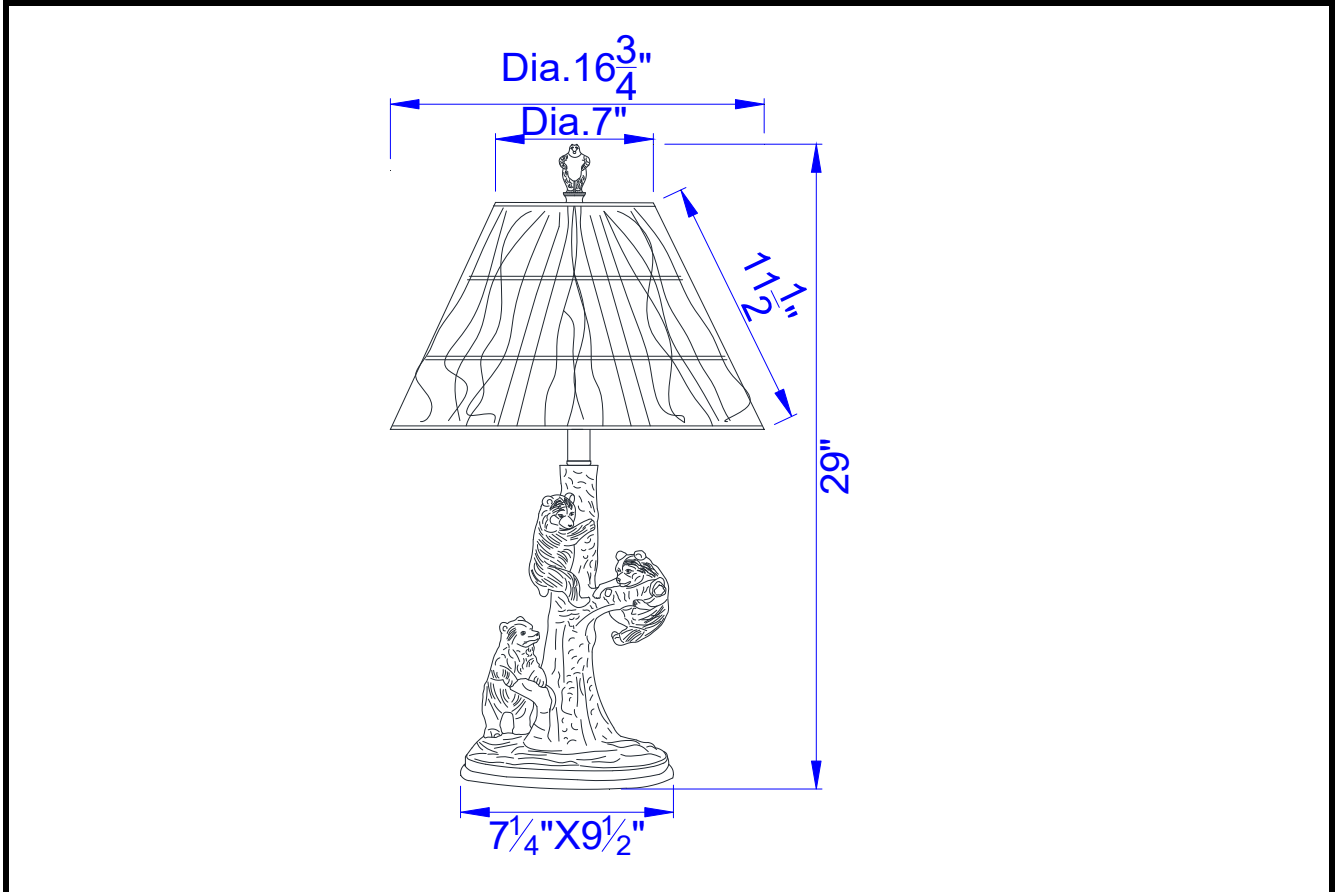

Catalog No.: _____

Lamp/Wattage: _____

Model No: BO-2663TB

Description: 150W 3 way Bear cobs resin table lamp with twig shade

Material: Resin

Finish : Cast Bronze

Height: 29"

Base Width: 7 1/4" X 9 1/2"

Wattage : 150W

Socket : Medium Base (E26)

Switch: 3-way

Bulb: Incandescent, CFL

Wire Length: 6'

Wire Color: Brown

Shade No:

Material: Twig

Shade size: 7" X 16 3/4" X 11 1/2"

Certificate : 