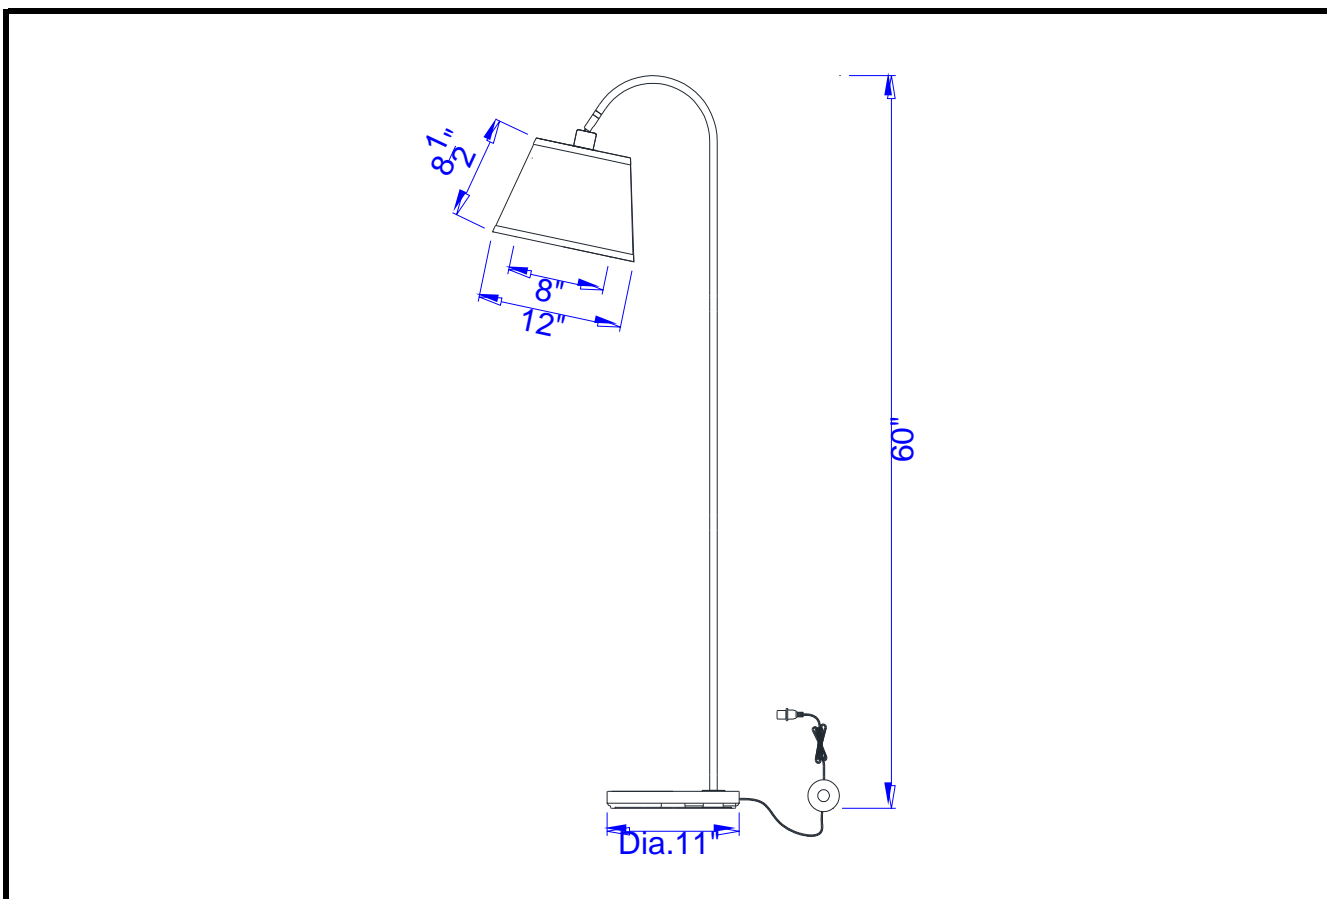

Project: _____

Catalog No.: _____

Lamp/Wattage: _____

- Model No:** BO-2573FL
- Description:** Covington Metal Down Brige Floor Lamp
- Material:** Metal
- Finish :** AB (Antique Bronze)
- Height:** 60"
- Base Width:** Dia.11"
- Wattage :** 60W
- Socket :** Medium Base (E27)
- Switch:** On/off Foot
- Bulb:** Incandescent, CFL
- Wire Length:** 6'
- Wire Color:** Gold
- Shade No:**
- Material:** Fabric
- Shade size:** 8"x12"x8 1/2"
- Certificate :** 