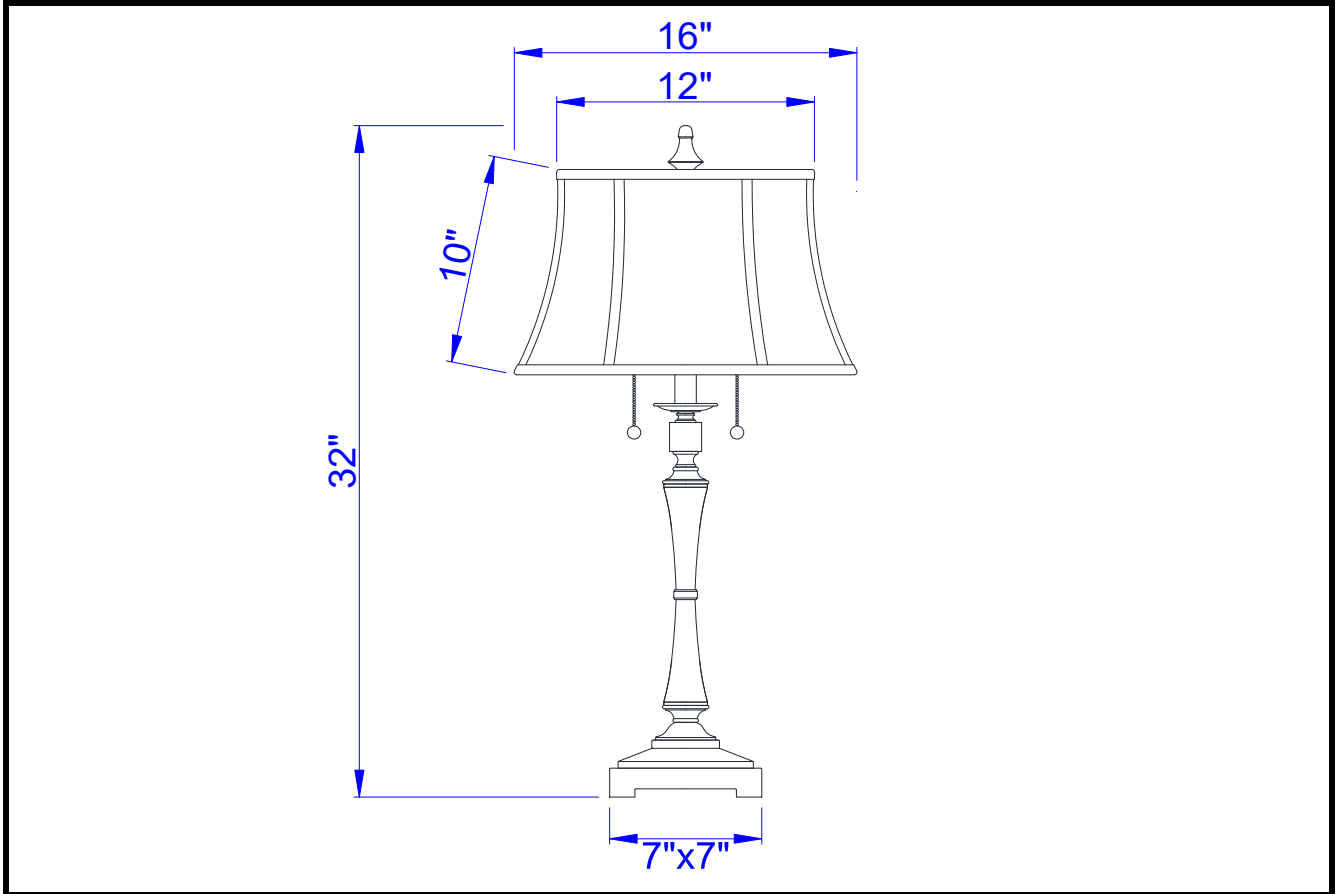

Catalog No.: _____

Lamp/Wattage: _____

Model No: BO-2443TB

Description: Madison Metal Table Lamp with Burlap Shade and Pull Chain Switch

Material: Metal

Finish : ORB (Oil Rubbed Bronze)

Height: 32"

Base Width: 7"x7"

Wattage : 60Wx2

Socket : Medium Base (E26)

Switch: On/off

Bulb: Incandescent, CFL

Wire Length: 6'

Wire Color: Black

Shade No:

Material: Burlap

Shade size: 12"x16"x10"

Certificate : 