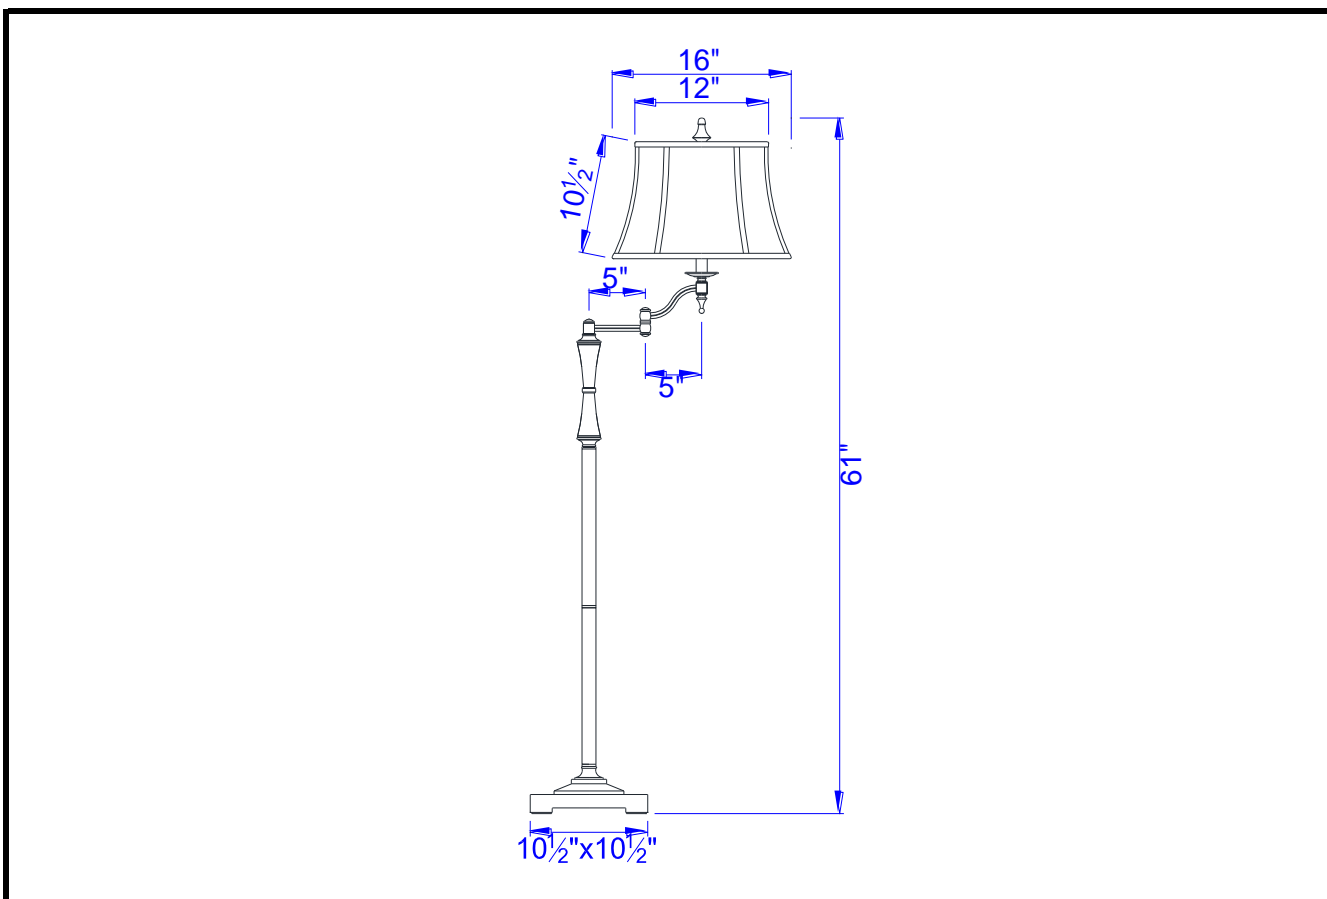

Project: _____

Catalog No.: _____

Lamp/Wattage: _____

- Model No:** BO-2443SWFL
- Description:** Madison Swing Arm Metal Floor Lamp with Burlap Shade
- Material:** Metal
- Finish :** ORB (Oil Rubbed Bronze)
- Height:** 61"
- Base Width:** 10 1/2"x10 1/2"
- Wattage :** 150W
- Socket :** Medium Base (E27)
- Switch:** 3-way
- Bulb:** Incandescent, CFL
- Wire Length:** 6'
- Wire Color:** Black
- Shade No:**
- Material:** Burlap
- Shade size:** 12"x16"x10 1/2"
- Certificate :** 