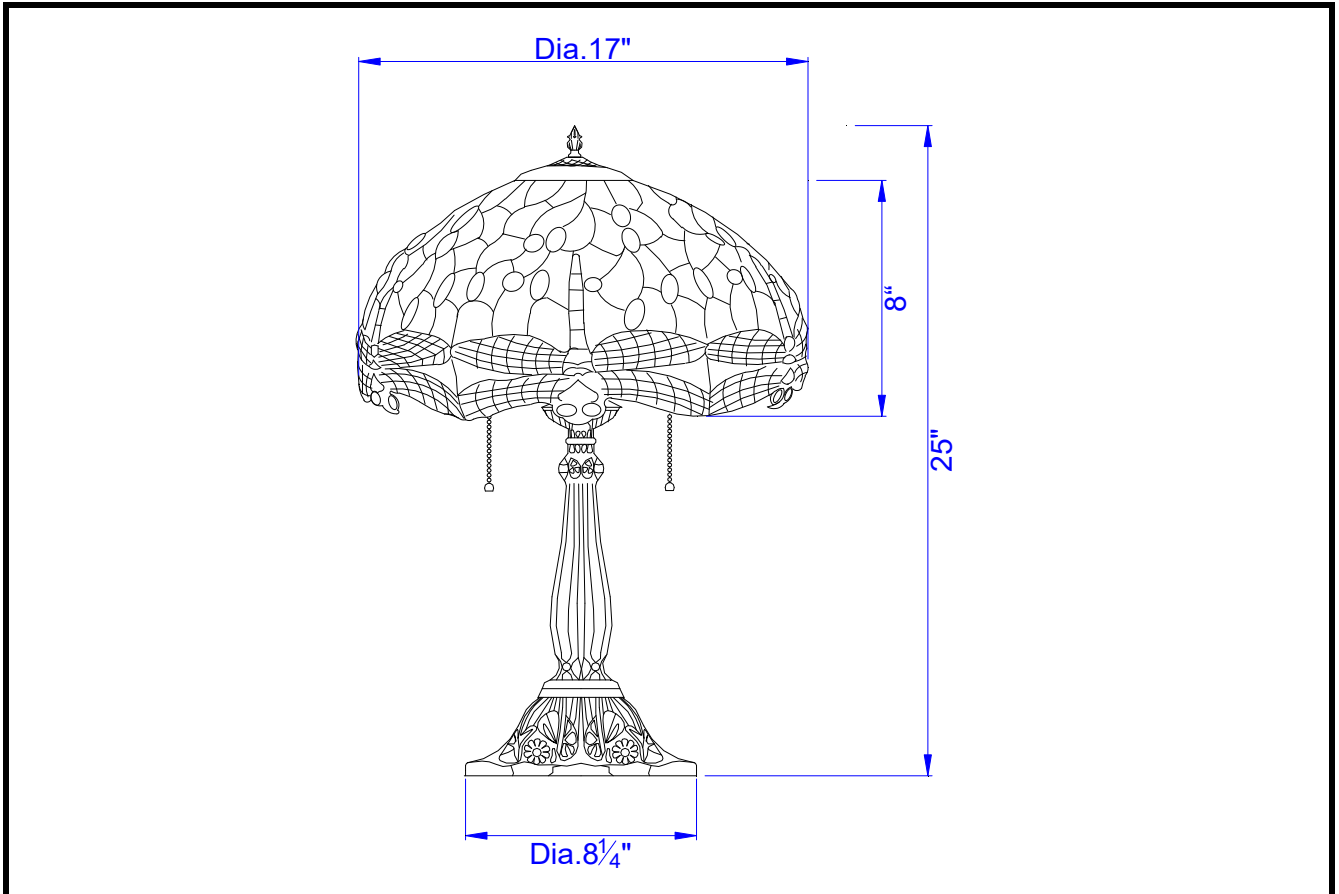

Catalog No.: _____

Lamp/Wattage: _____

- Model No:** BO-2372TB
- Description:** Tiffany Table Lamp
- Material:** Metal
- Finish :** Antique Brass
- Height:** 25"
- Base Width:** Dia. 8 1/4"
- Wattage :** 60Wx2
- Socket :** Medium Base (E26)
- Switch:** On/off pull-chain
- Bulb:** Incandescent, CFL
- Wire Length:** 6'
- Wire Color:** Black
- Shade No:**
- Material:** Tiffany
- Shade size:** Dia. 17"x H8"
- Certificate :** 