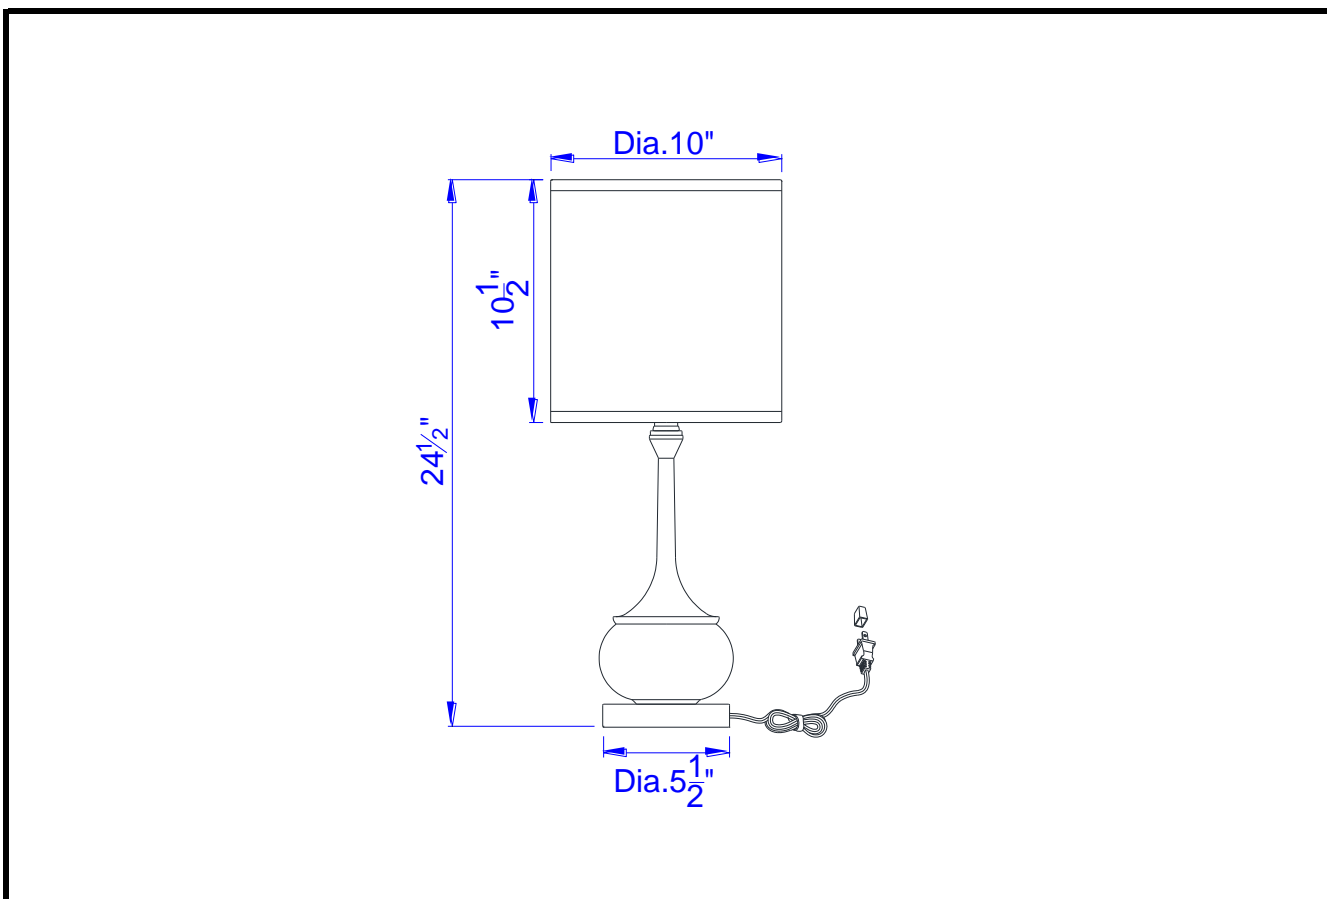

Project: _____

Catalog No.: _____

Lamp/Wattage: _____

- Model No:** BO-2256TB
- Description:** Tapron Metal Accent Lamp
- Material:** Metal
- Finish :** RU (Rust)
- Height:** 24 1/2"
- Base Width:** Dia.5 1/2"
- Wattage :** 60W
- Socket :** Medium Base (E27)
- Switch:** On/off
- Bulb:** Incandescent, CFL
- Wire Length:** 6'
- Wire Color:** Brown
- Shade No:**
- Material:** Fabric
- Shade size:** 10"x10"x10 1/2"