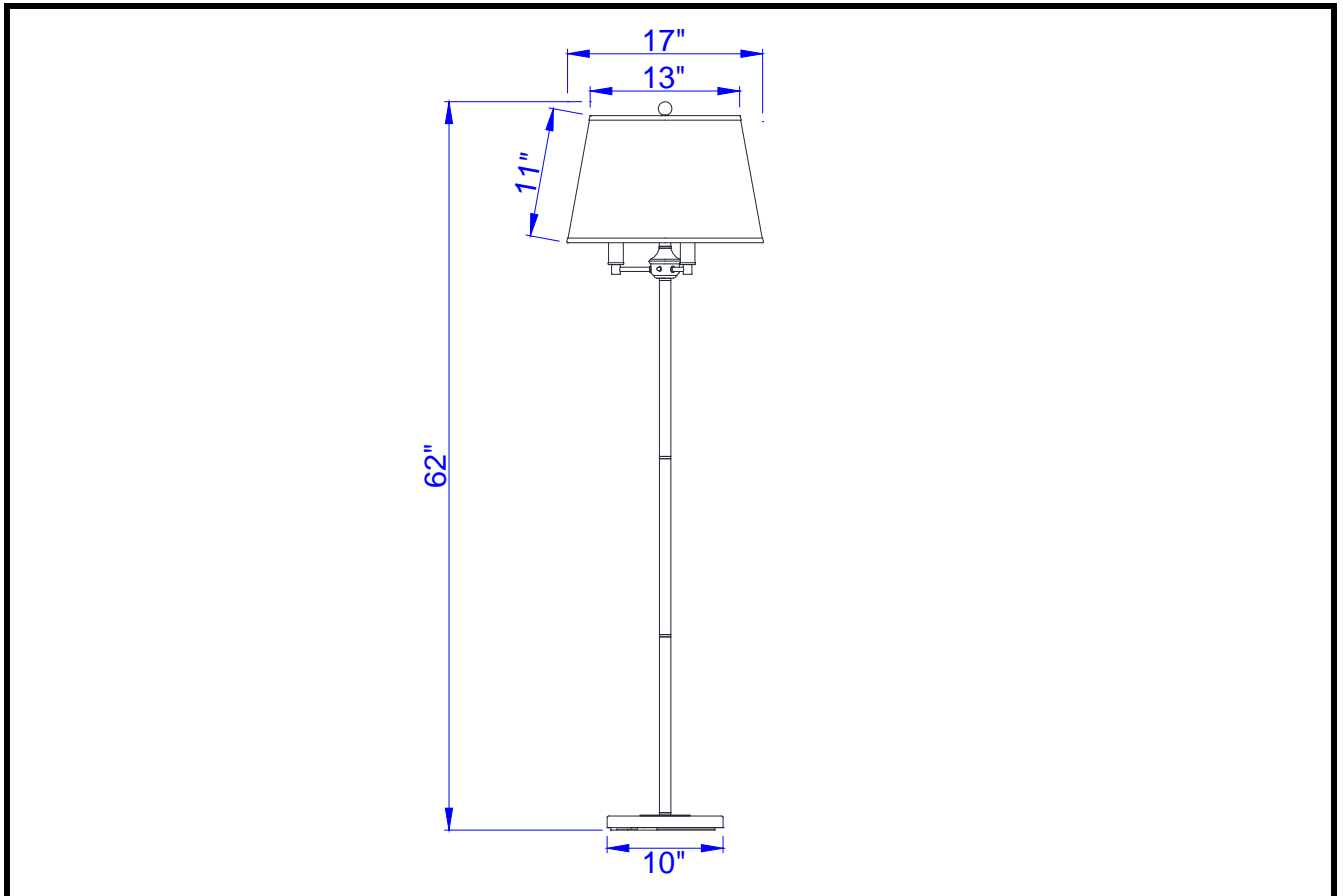

Project: _____

Catalog No.: _____

Lamp/Wattage: _____

- Model No:** BO-2077-6WY
- Description:** Andos Metal Floor Lamp
- Material:** Metal
- Finish :** DB (Dark Bronze)
- Height:** 62"
- Base Width:** Dia. 10"
- Wattage :** 150W+40Wx3
- Socket :** Medium Base (E26)
- Switch:** 6-way
- Bulb:** Incandescent, CFL
- Wire Length:** 6'
- Wire Color:** Black
- Shade No:** SH-1369
- Material:** Fabric
- Shade size:** 13"x17"x11"