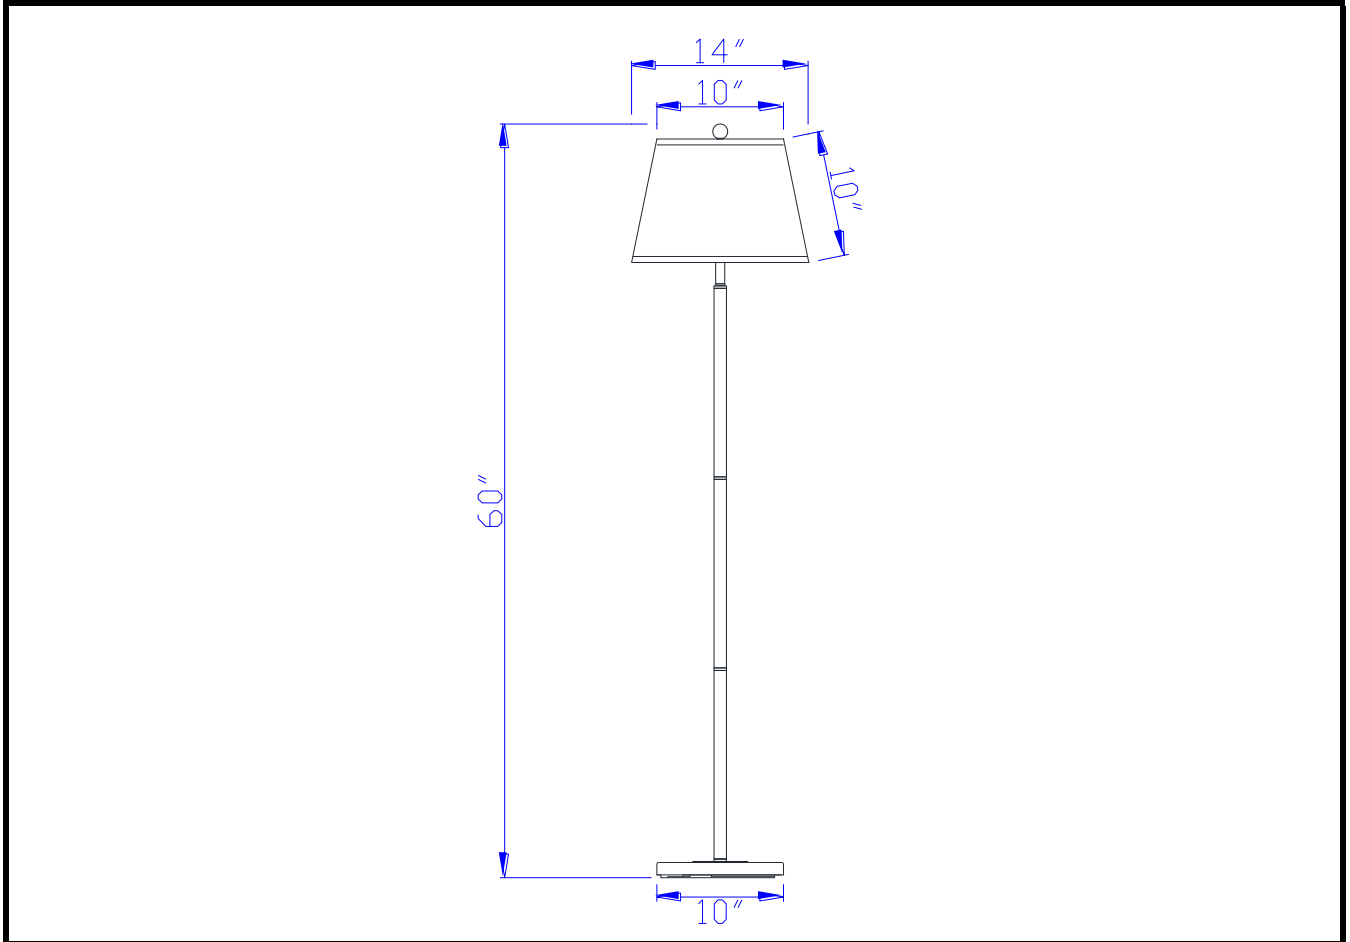

Project: _____

Catalog No.: _____

Lamp/Wattage: _____

Drawing:

- Model No:** BO-2077FL
- Description:** Andos Metal Floor Lamp
- Material:** Metal
- Finish :** DB (Dark Bronze)
- Height:** 60"
- Base Width:** Dia.10"
- Wattage :** 150W
- Socket :** Medium Base (E27)
- Switch:** 3-way
- Bulb:** Incandescent, CFL
- Wire Length:** 6'
- Wire Color:** Black
- Shade No:** SH-1368
- Material:** Fabric
- Shade size:** 10"x14"x10"