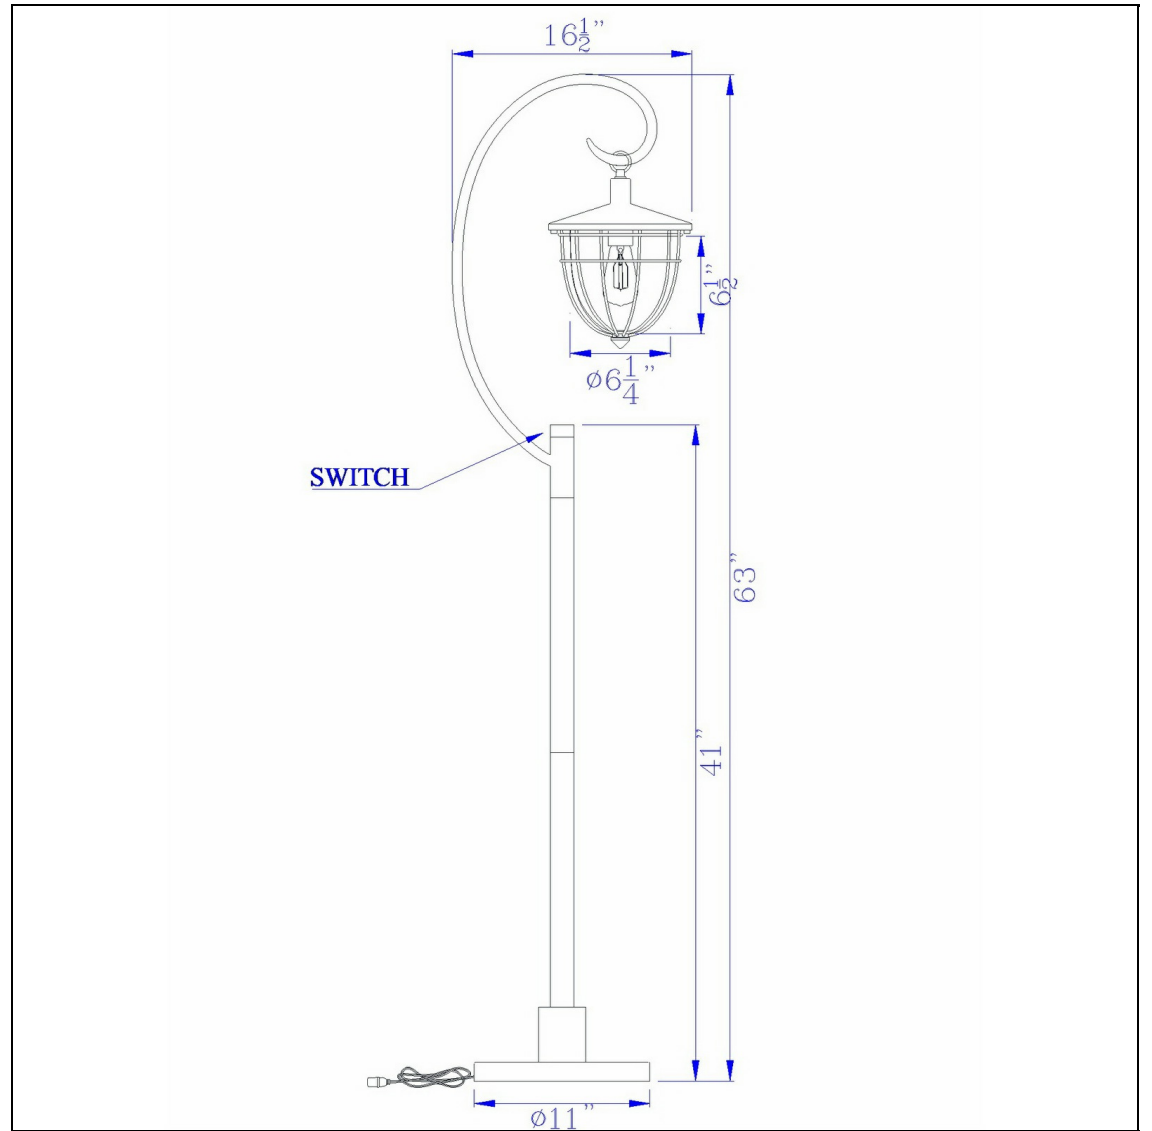

Product No. **BO-2993FL**

Description

60W Alma metal/glass downbridge lantern style floor lamp (Edison bulb included)  
Constructed with durable material  
Weighted base for better balance  
Clear glass with lantern design shade  
on off switch located on the top of the pole for easy access  
Comes with Edison Bulbs  
mini arc floor lamp  
Lantern cage design shade  
Refresh your space with this three light metal lantern style floor lamp. It features a smooth satin

Technical Specifications

<b>UPC</b>	020193067284	<b>Shade Bottom1</b>	6.25
<b>Wattage</b>	60W	<b>Shade Side</b>	6.50
<b>Switch Type</b>	E26	<b>Carton 1 Dimensions</b>	29.80 x 13.80 x 17.50
<b>Bulb Base</b>	E26	<b>Carton 2 Dimensions</b>	0.00 x 0.00 x 17.50
<b>Number of Lights</b>	1	<b>Package Dimensions</b>	L: 17.50 W: 13.80 H: 29.80
<b>Color</b>	Dark Bronze		
<b>Base Color</b>	Glass		