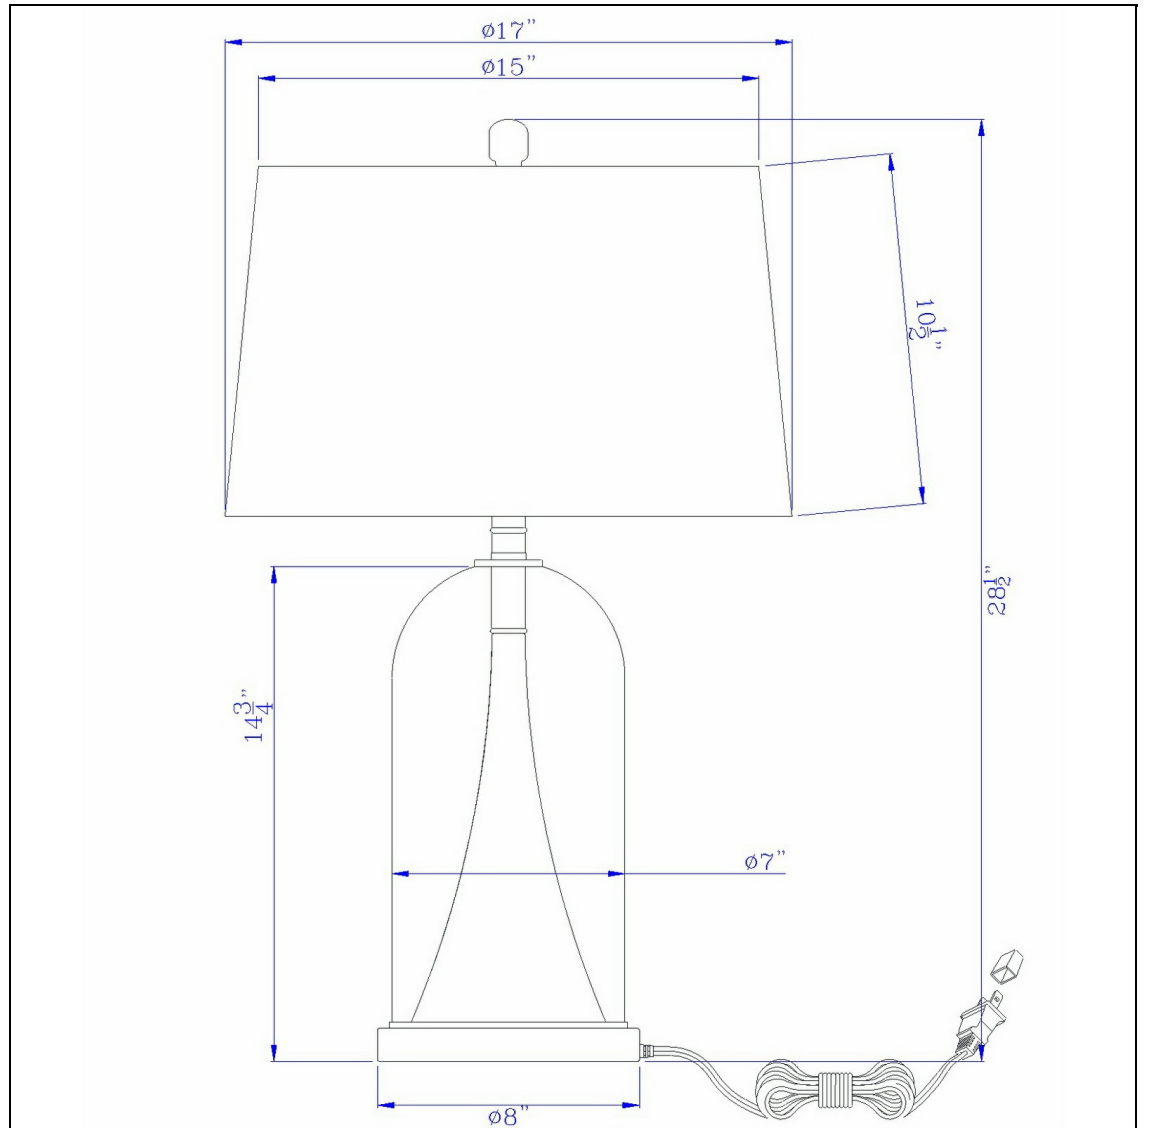

Product No. **BO-2989TB**

Description

150W 3 way Camargo glass/metal table lamp with hardback taper drum fabric shade  
Constructed with durable material  
Weighted base for better balance  
Clear Glass with metal tower design  
Refresh your space with this reverse torch table lamp. It features polished steel body with a clear

Technical Specifications

<b>UPC</b>	020193067284	<b>Shade Top1</b>	15.00
<b>Wattage</b>	150W	<b>Shade Bottom1</b>	17.00
<b>Switch Type</b>	E26	<b>Shade Side</b>	10.50
<b>Bulb Base</b>	E26	<b>Carton 1 Dimensions</b>	18.80 x 18.50 x 18.50
<b>Number of Lights</b>	1	<b>Carton 2 Dimensions</b>	0.00 x 0.00 x 18.50
<b>Color</b>	Glass/Antique Brass	<b>Package Dimensions</b>	L: 18.50 W: 18.50 H: 18.80
<b>Base Color</b>	Glass		