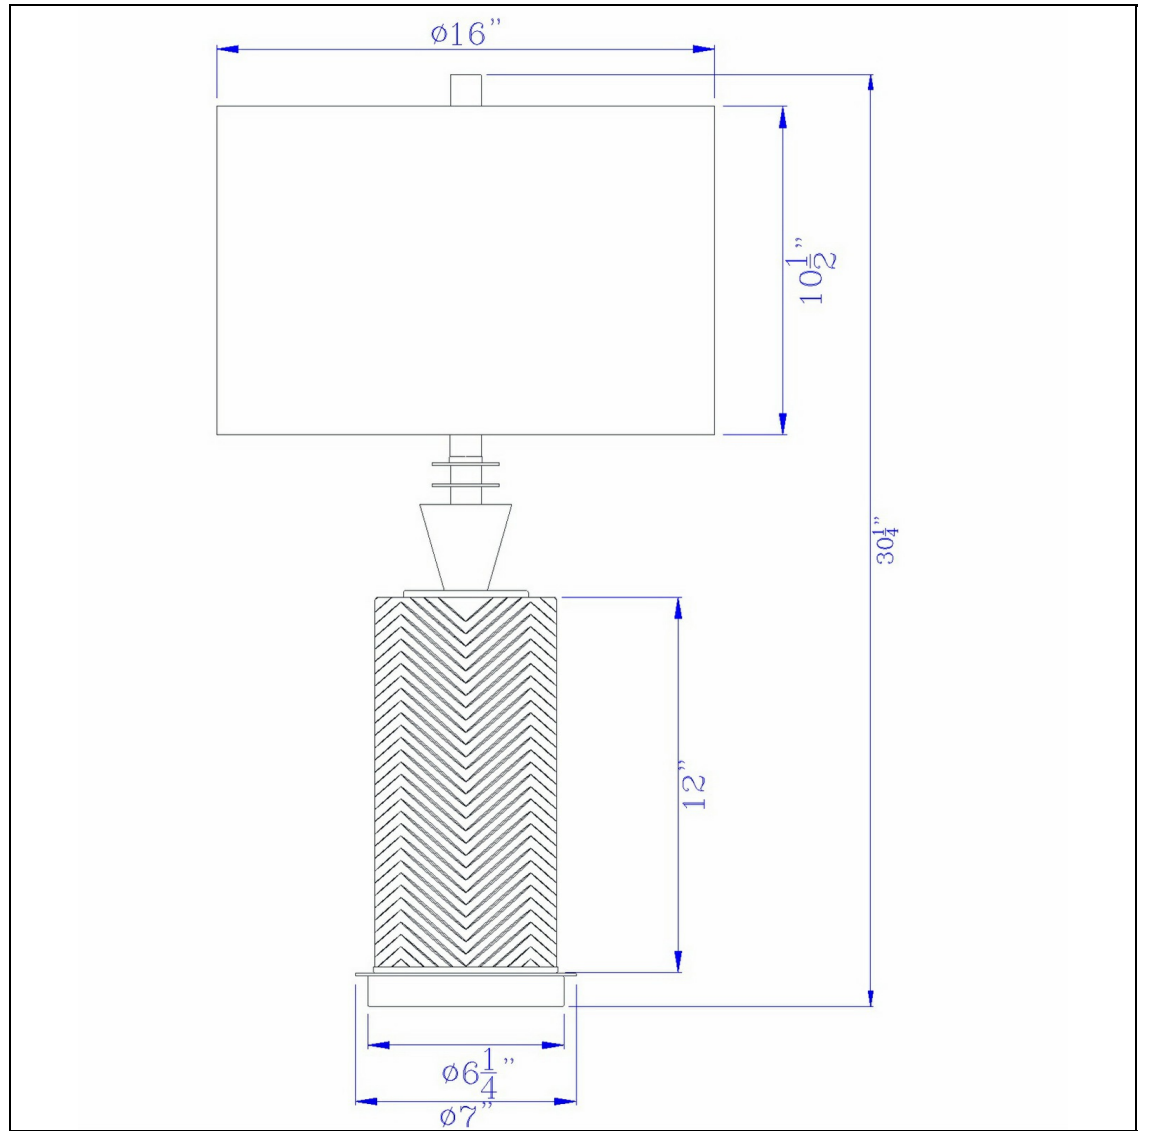

Product No. **BO-2987TB**

Description

150W 3 way Sherwood glass table lamp with wood font and hardback fabric drum shade
Constructed with durable material
Weighted base for better balance
Round textured glass lamp body
Stepped dual layer metal base for a classic modern look
Genuine wood accent with an added touch of natural material
Update your decor with this column style table lamp. It features a striped clear glass base with wood

Technical Specifications

UPC	020193067284	Shade Top1	16.00
Wattage	150W	Shade Bottom1	16.00
Switch Type	E26	Shade Side	10.50
Bulb Base	E26	Carton 1 Dimensions	21.00 x 17.80 x 17.50
Number of Lights	1	Carton 2 Dimensions	0.00 x 0.00 x 17.50
Color	Glass/Dark Bronze	Package Dimensions	L: 17.50 W: 17.80 H: 21.00
Base Color	Glass		