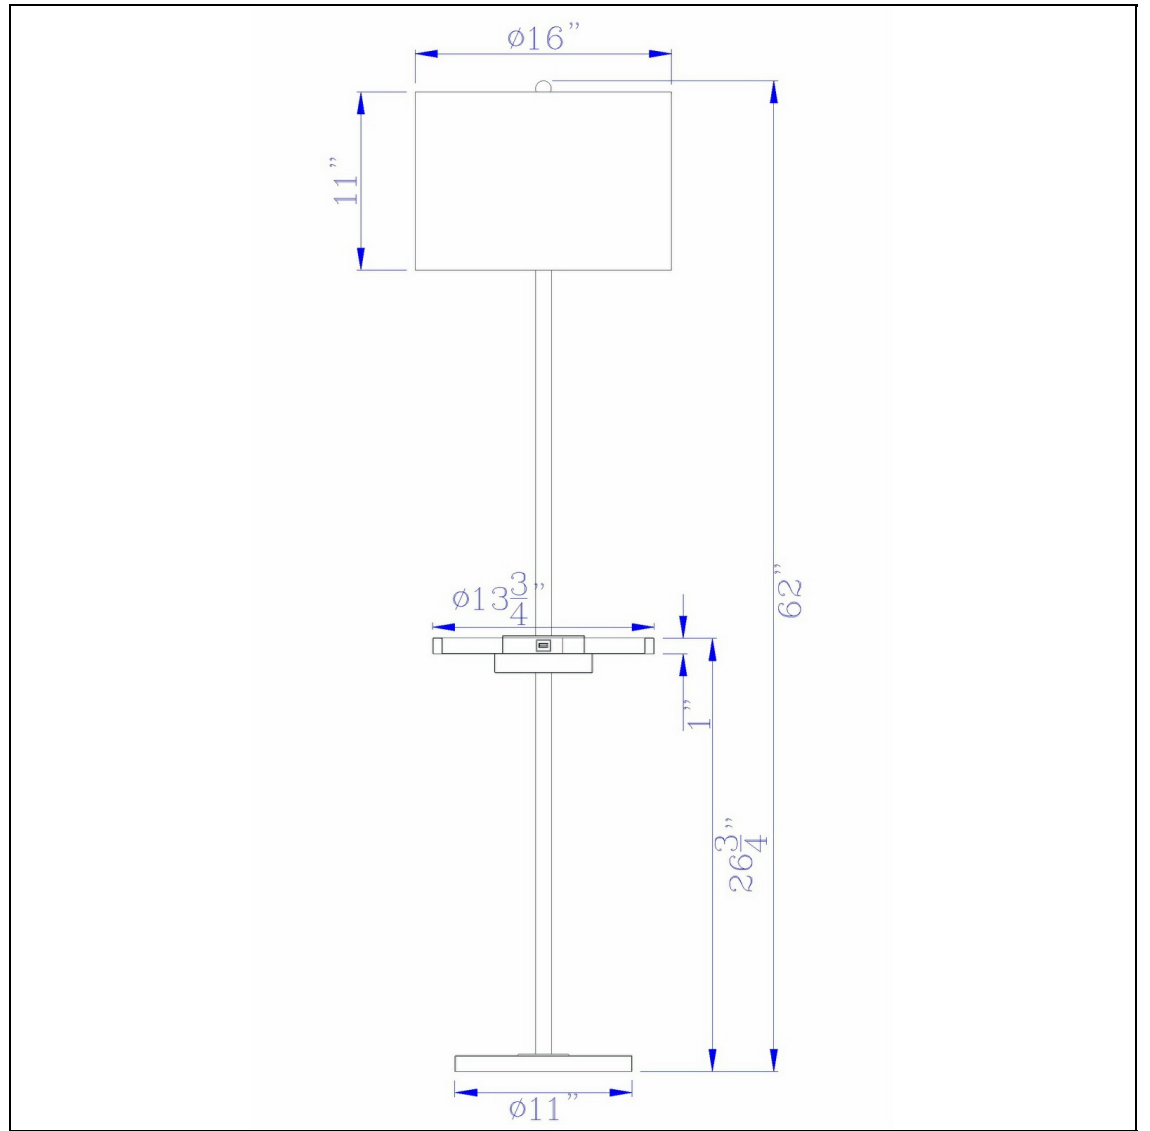

Product No. **BO-2983FL-AB**

Description

150W 3 way Crofton metal floor lamp with centered metal tray table with 2 USB charging ports and weighted metal base
Has a metal tray table Dia 13 3/4", Height 1"
Floor lamp equipped with 2 USB charging ports
Constructed with durable metal
Comes with a hardback off white fabric drum shade
Heavy weight base for great balance
Light a seating area or entertainment room with this stylish antique brass floor lamp. It features

Technical Specifications

UPC	020193067284	Shade Top1	16.00
Wattage	150W	Shade Bottom1	16.00
Switch Type	E26	Shade Side	11.00
Bulb Base	E26	Carton 1 Dimensions	35.30 x 17.00 x 17.00
Number of Lights	1	Carton 2 Dimensions	0.00 x 0.00 x 17.00
Color	Antique Brass	Package Dimensions	L: 17.00 W: 17.00 H: 35.30
Base Color	Antique brass		