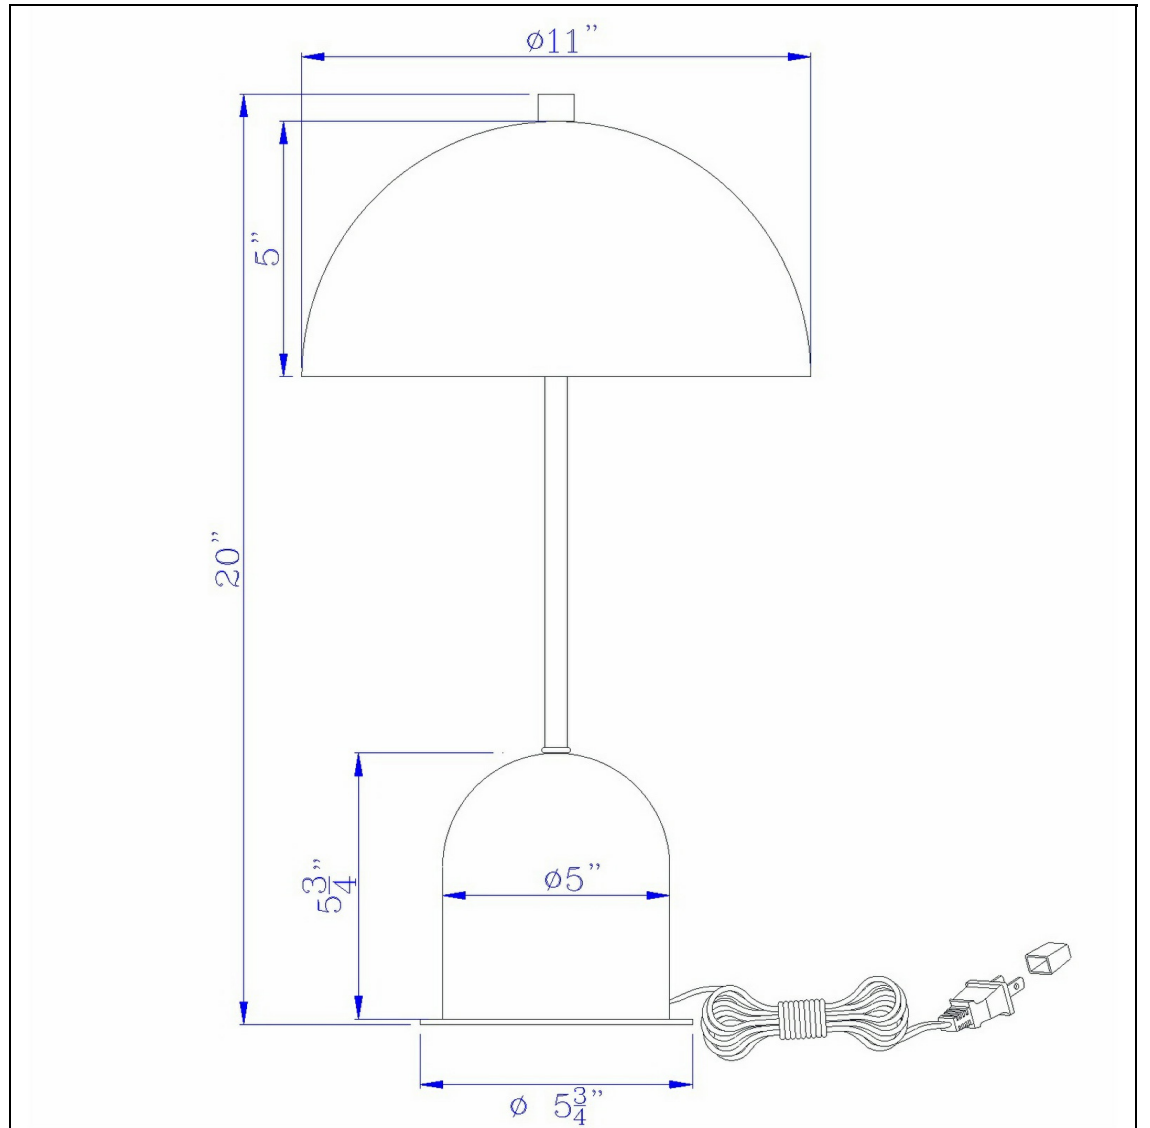

Product No. **BO-2978DK-MT**

Description

40W Peppa metal accent lamp with on off touch sensor switch  
Constructed with durable material  
Weighted base for better balance  
Mushroom shape  
Turn on the lamp with touching sensor  
Metal Dome shade  
Coordinating finish painted on the inner shade  
This touch sensor accent lamp is a great addition to your space. It features a smooth polished monoc

Technical Specifications

<b>UPC</b>	020193067284	<b>Shade Bottom1</b>	11.00
<b>Wattage</b>	40W	<b>Shade Side</b>	5.00
<b>Switch Type</b>	E26	<b>Carton 1 Dimensions</b>	22.50 x 12.50 x 12.50
<b>Bulb Base</b>	E26	<b>Carton 2 Dimensions</b>	0.00 x 0.00 x 12.50
<b>Number of Lights</b>	1	<b>Package Dimensions</b>	L: 12.50 W: 12.50 H: 22.50
<b>Color</b>	Gun Metal		
<b>Base Color</b>	Gun Metal		