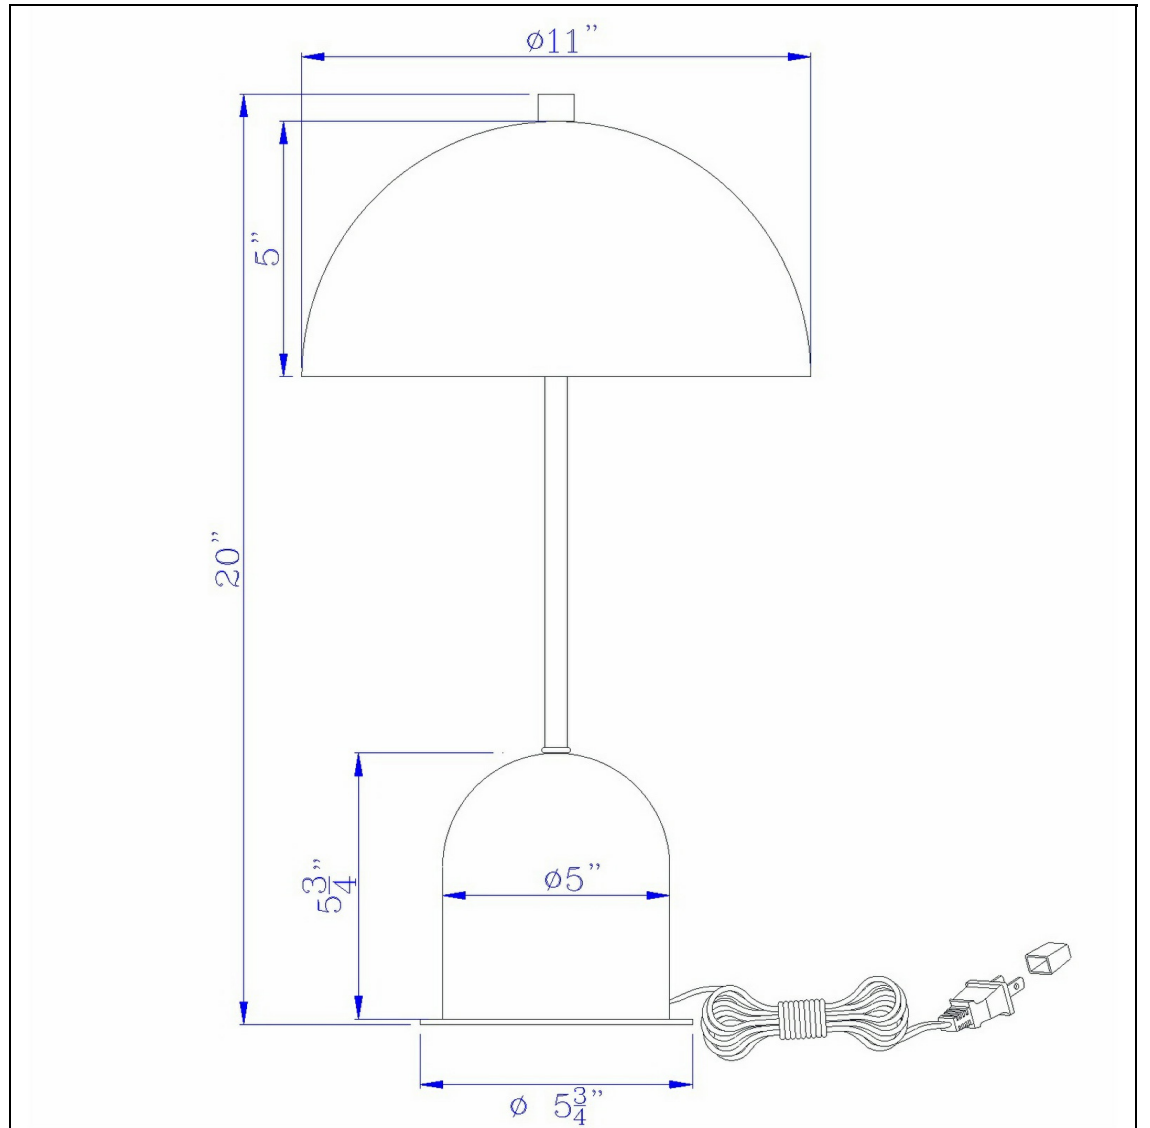

Product No. **BO-2978DK-BS**

Description

40W Peppa metal accent lamp with on off touch sensor switch  
Constructed with durable material  
Weighted base for better balance  
Mushroom shape  
Turn on the lamp with touching sensor  
Metal Dome shade  
Coordinating finish painted on the inner shade  
This touch sensor accent lamp is a great addition to your space. It features a smooth polished monoc

Technical Specifications

<b>UPC</b>	020193067284	<b>Shade Bottom1</b>	11.00
<b>Wattage</b>	40W	<b>Shade Side</b>	5.00
<b>Switch Type</b>	E26	<b>Carton 1 Dimensions</b>	22.50 x 12.50 x 12.50
<b>Bulb Base</b>	E26	<b>Carton 2 Dimensions</b>	0.00 x 0.00 x 12.50
<b>Number of Lights</b>	1	<b>Package Dimensions</b>	L: 12.50 W: 12.50 H: 22.50
<b>Color</b>	Brushed Steel		
<b>Base Color</b>	Brushed Steel		