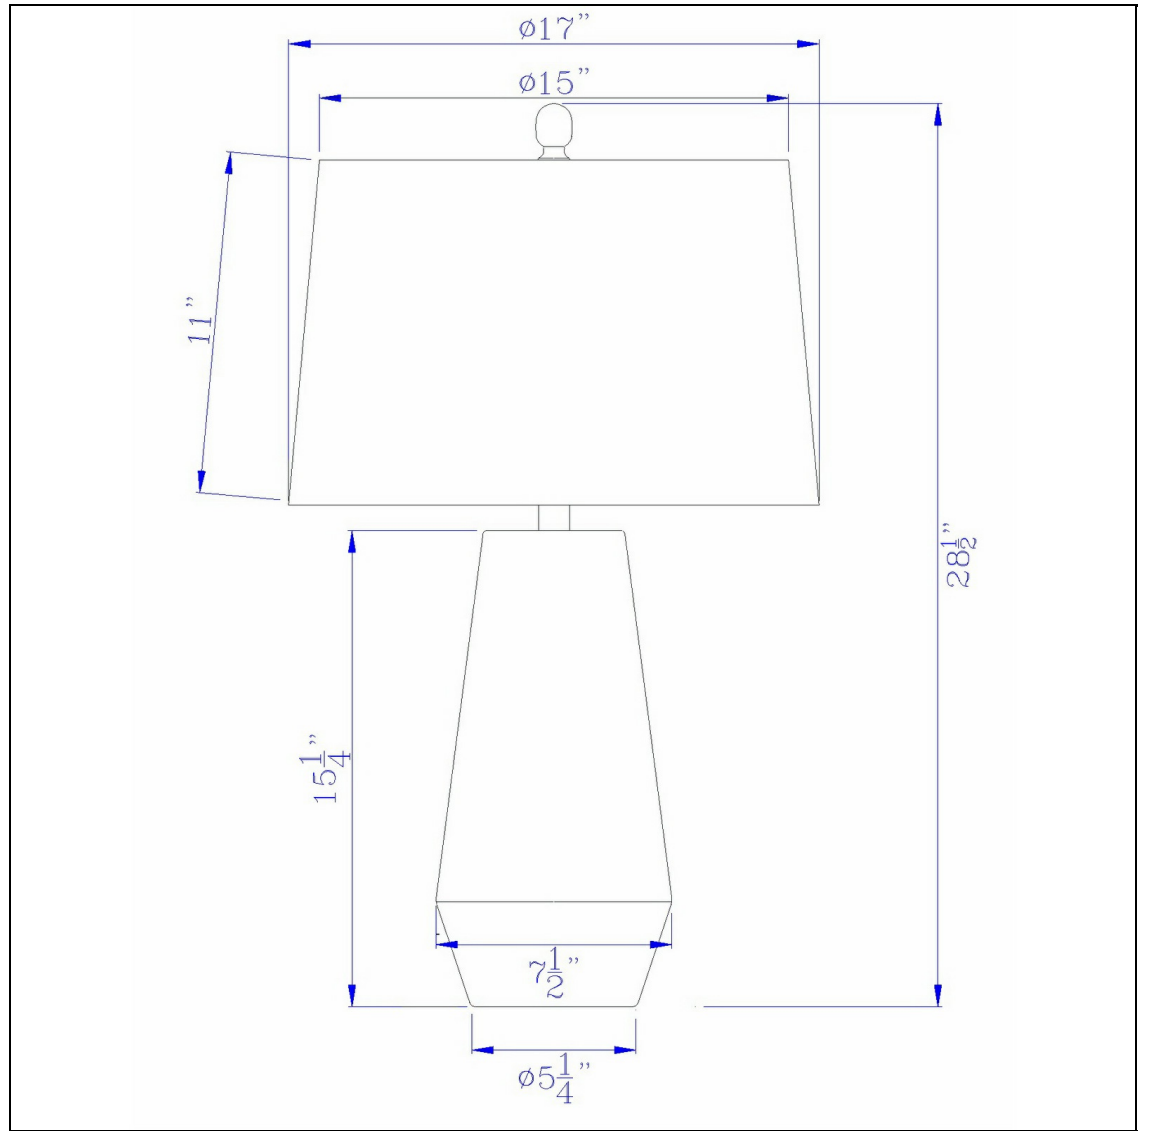

Product No. **BO-2973TB**

Description

150W 3 way Hanson ceramic table lamp with hardback taper linen drum shade
Constructed with durable material
Weighted base for better balance
Ceramic lamp body
Leaf pattern Design
Hardback fabric taper drum shade
Add a tropical vibe to your space with this brown ceramic leaf print table lamp. It features a marbl

Technical Specifications

UPC	020193067284	Shade Top1	15.00
Wattage	150W	Shade Bottom1	17.00
Switch Type	E26	Shade Side	11.00
Bulb Base	E26	Carton 1 Dimensions	19.00 x 18.00 x 18.00
Number of Lights	1	Carton 2 Dimensions	0.00 x 0.00 x 18.00
Color	Cocoa	Package Dimensions	L: 18.00 W: 18.00 H: 19.00
Base Color	None		