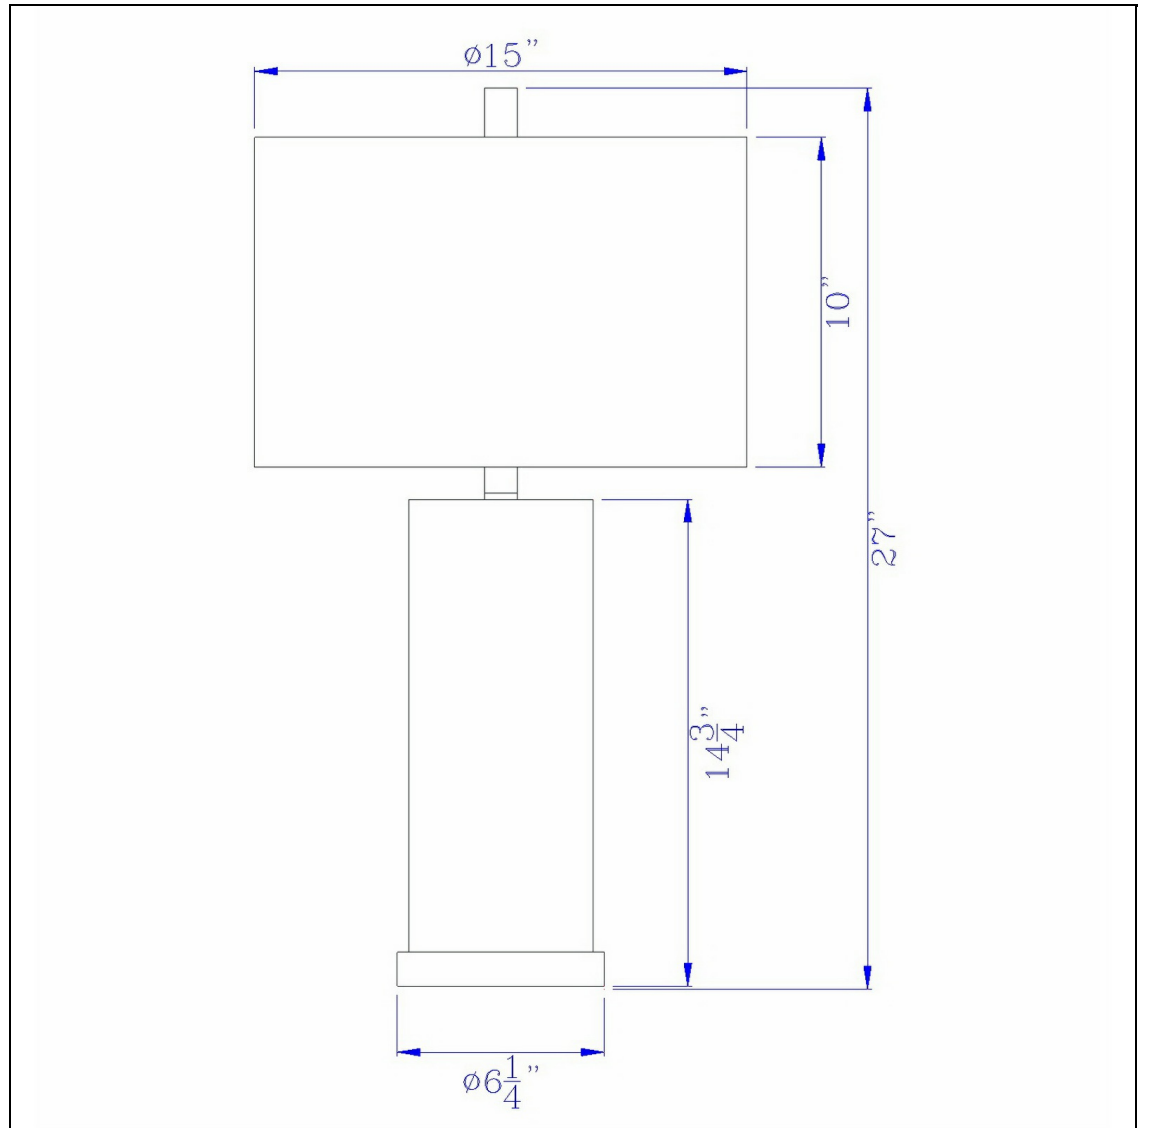

Product No. **BO-2969TB**

Description

150W 3 way Graham ceramic table lamp with hardback drum fabric shade
Constructed with durable material
Weighted base for better balance
black leathrette texture
Hardback fabric drum shade with inner lining
Ceramic lamp body
Metal brushed steel finish base
Update your space with this leatherette style ceramic table lamp. It features a classic column style

Technical Specifications

UPC	020193067284	Shade Top1	15.00
Wattage	150W	Shade Bottom1	15.00
Switch Type	E26	Shade Side	10.00
Bulb Base	E26	Carton 1 Dimensions	18.50 x 16.00 x 16.00
Number of Lights	1	Carton 2 Dimensions	0.00 x 0.00 x 16.00
Color	Black Leathrette	Package Dimensions	L: 16.00 W: 16.00 H: 18.50
Base Color	Brushed Steel		