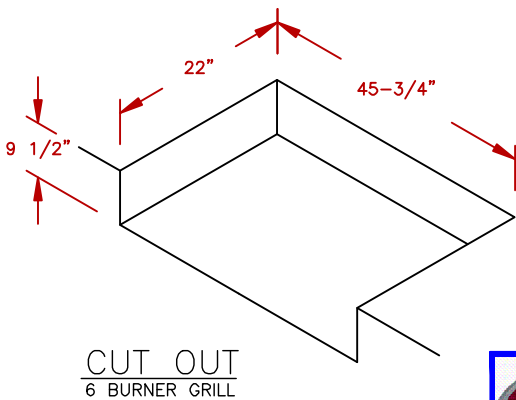

LINE	BBQ LINE
MODEL	P6 BURNER
NUM	

NOTE:
DUE TO OUR CONTINUOUS IMPROVEMENT PROGRAM, ALL MODELS
AND SPECIFICATIONS ARE SUBJECT TO CHANGE WITHOUT NOTICE.

	TITLE		2018 BARBECUE LINE GRILLS P6 BURNER
	SCALE:	DWG NO.	DWG BY
REVISED	REV. DESCR.	DATE	
	BBQ18P06	J.ORNELAS	01/03/18