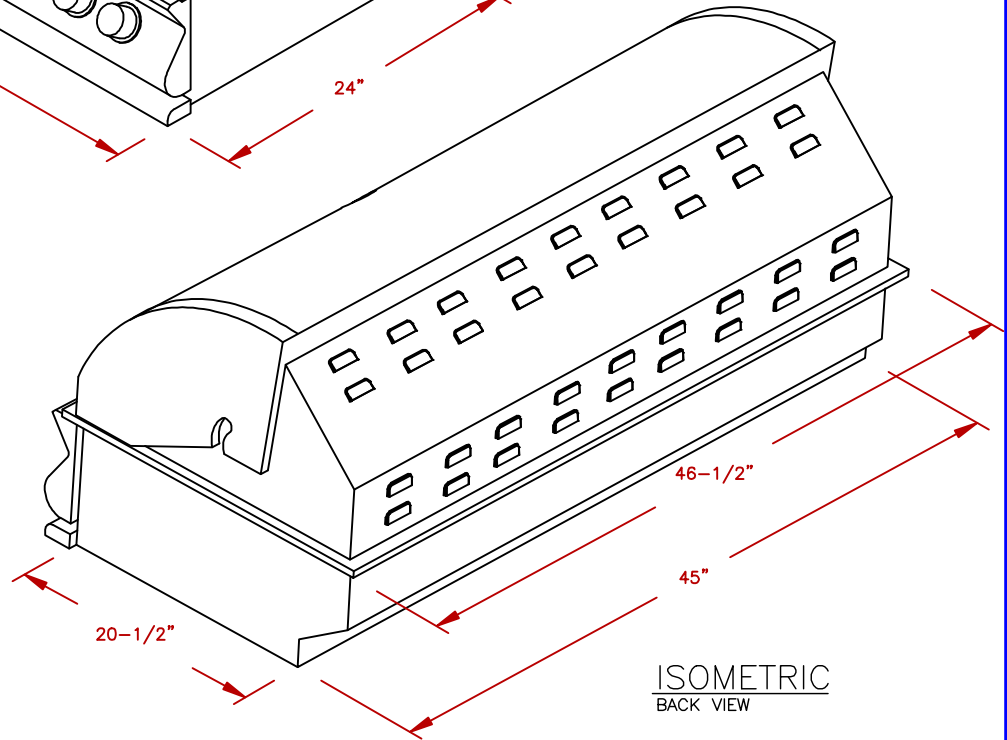

LINE	BBQ LINE
MODEL	P6 BURNER
NUM	

NOTE:
DUE TO OUR CONTINUOUS IMPROVEMENT PROGRAM, ALL MODELS
AND SPECIFICATIONS ARE SUBJECT TO CHANGE WITHOUT NOTICE.

	TITLE		2018 BARBECUE LINE GRILLS P6 BURNER
	SCALE:	DWG NO.	DWG BY
REVISED	REV. DESCR.	DATE	
	BBQ18P06	J.ORNELAS	01/03/18