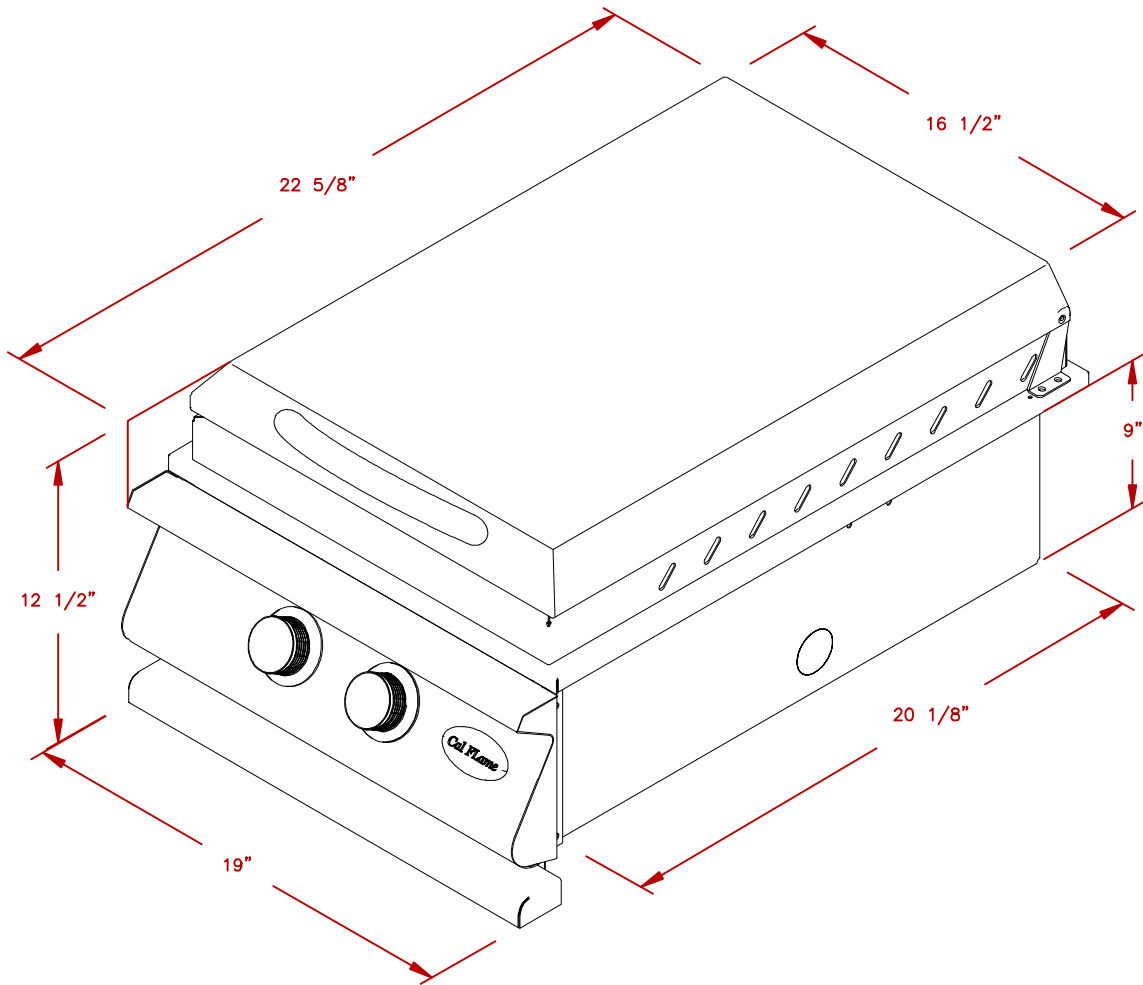

LINE	BBQ LINE
MODEL	POWER BURNER-LP
NUM	

CUT-OUT
DIMENSIONS

NOTE:
DUE TO OUR CONTINUOUS IMPROVEMENT PROGRAM, ALL MODELS
AND SPECIFICATIONS ARE SUBJECT TO CHANGE WITHOUT NOTICE.

	TITLE 2018 BARBECUE LINE ACCESSORIES-DROP IN- POWER BURNER-LP	
	SCALE:	DWG NO. BBQ18955P
REVISED	REV. DESCR.	DATE 06/07/18