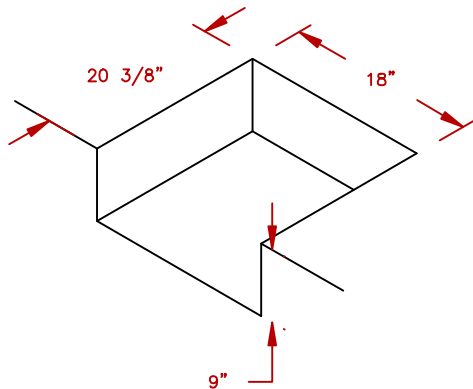

LINE	BBQ LINE
MODEL	POWER BURNER-LP
NUM	

CUT-OUT
DIMENSIONS

NOTE:
DUE TO OUR CONTINUOUS IMPROVEMENT PROGRAM, ALL MODELS
AND SPECIFICATIONS ARE SUBJECT TO CHANGE WITHOUT NOTICE.

	TITLE 2018 BARBECUE LINE ACCESSORIES-DROP IN- POWER BURNER-LP	
	SCALE:	DWG NO. BBQ18955P
REVISED	REV. DESCR.	DATE 06/07/18