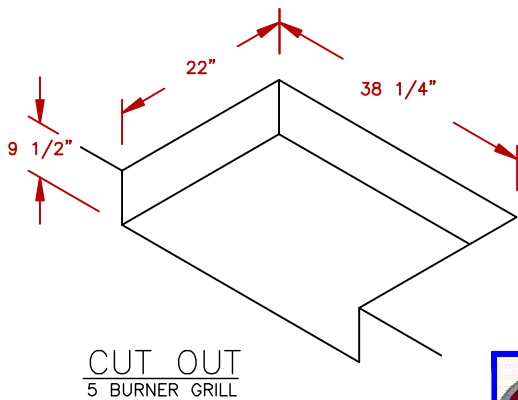

LINE	BBQ LINE
MODEL	P5 BURNER
NUM	

NOTE:  
DUE TO OUR CONTINUOUS IMPROVEMENT PROGRAM, ALL MODELS  
AND SPECIFICATIONS ARE SUBJECT TO CHANGE WITHOUT NOTICE.

	TITLE		2018 BARBECUE LINE GRILLS P5 BURNER
	SCALE:	DWG NO.	DWG BY
REVISED	BBQ13P05	J.ORNELAS	DATE
	REV. DESCR.		12/01/17