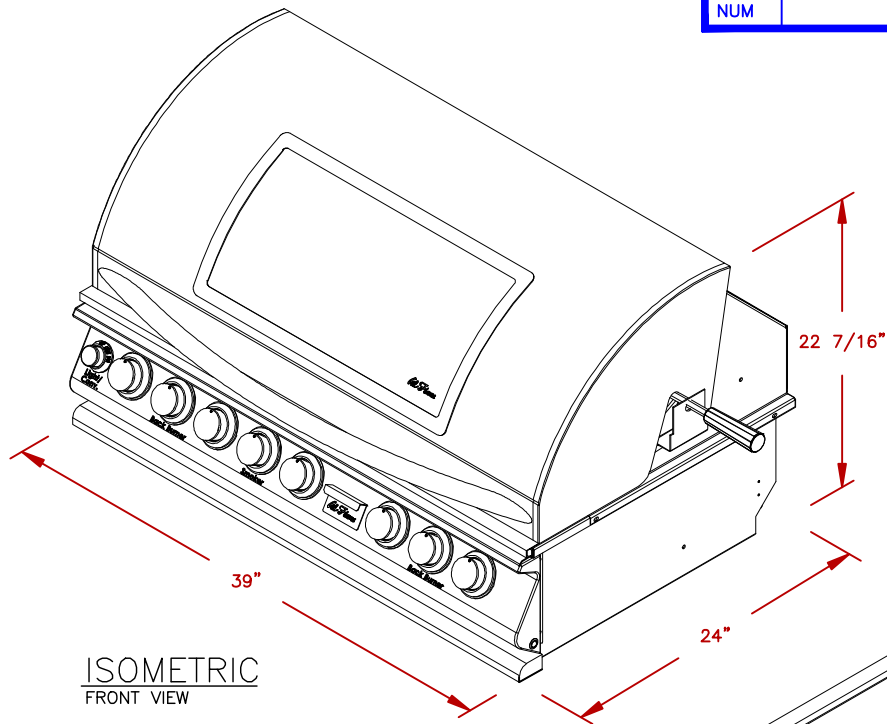

LINE	BBQ LINE
MODEL	TOP GUN 5 BRNR CONV/GRILL
NUM	

NOTE:
DUE TO OUR CONTINUOUS IMPROVEMENT PROGRAM, ALL MODELS
AND SPECIFICATIONS ARE SUBJECT TO CHANGE WITHOUT NOTICE.

	TITLE 2018 BARBECUE LINE GRILLS	
	TOP GUN 5 BRNR CONV/GRILL	
SCALE: N/A	DWG NO. BBQ13875CTG	DWG BY J.ORNELAS
REVISED	REV. DESCR.	DATE 12/01/17