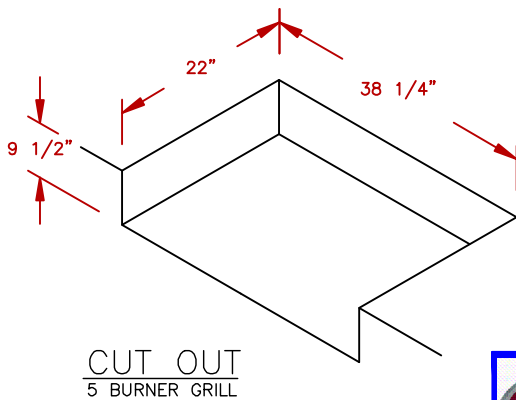

LINE	BBQ LINE
MODEL	TOP GUN 5 BRNR CONV/GRILL
NUM	

NOTE:
DUE TO OUR CONTINUOUS IMPROVEMENT PROGRAM, ALL MODELS
AND SPECIFICATIONS ARE SUBJECT TO CHANGE WITHOUT NOTICE.

	TITLE 2018 BARBECUE LINE GRILLS	
	TOP GUN 5 BRNR CONV/GRILL	
SCALE: N/A	DWG NO. BBQ13875CTG	DWG BY J.ORNELAS
REVISED	REV. DESCR.	DATE 12/01/17