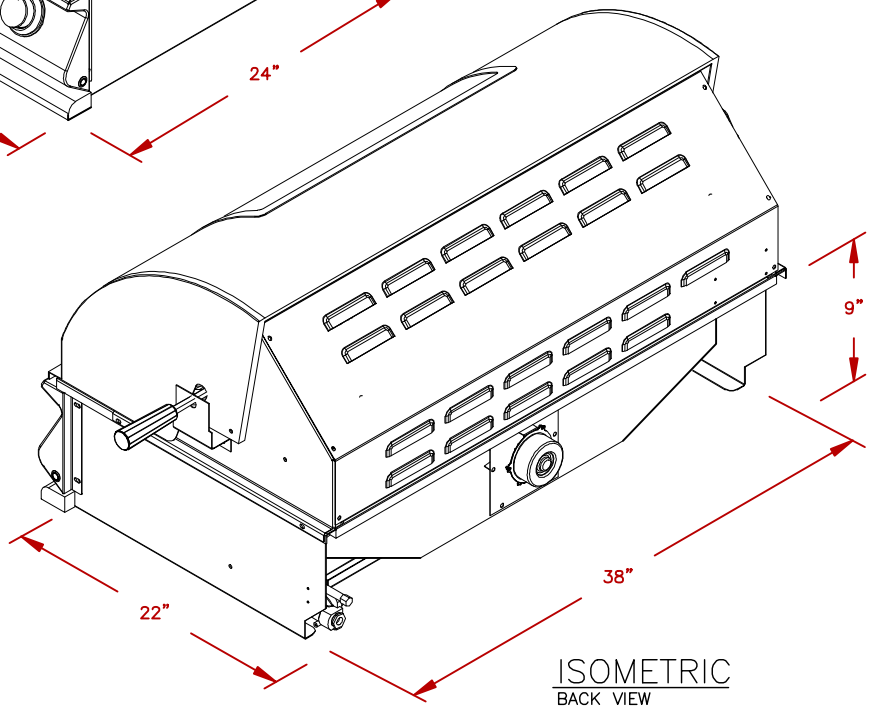

LINE	BBQ LINE
MODEL	TOP GUN 5 BRNR CONV/GRILL
NUM	

NOTE:
DUE TO OUR CONTINUOUS IMPROVEMENT PROGRAM, ALL MODELS
AND SPECIFICATIONS ARE SUBJECT TO CHANGE WITHOUT NOTICE.

	TITLE 2018 BARBECUE LINE GRILLS	
	TOP GUN 5 BRNR CONV/GRILL	
SCALE: N/A	DWG NO. BBQ13875CTG	DWG BY J.ORNELAS
REVISED	REV. DESCR.	DATE 12/01/17