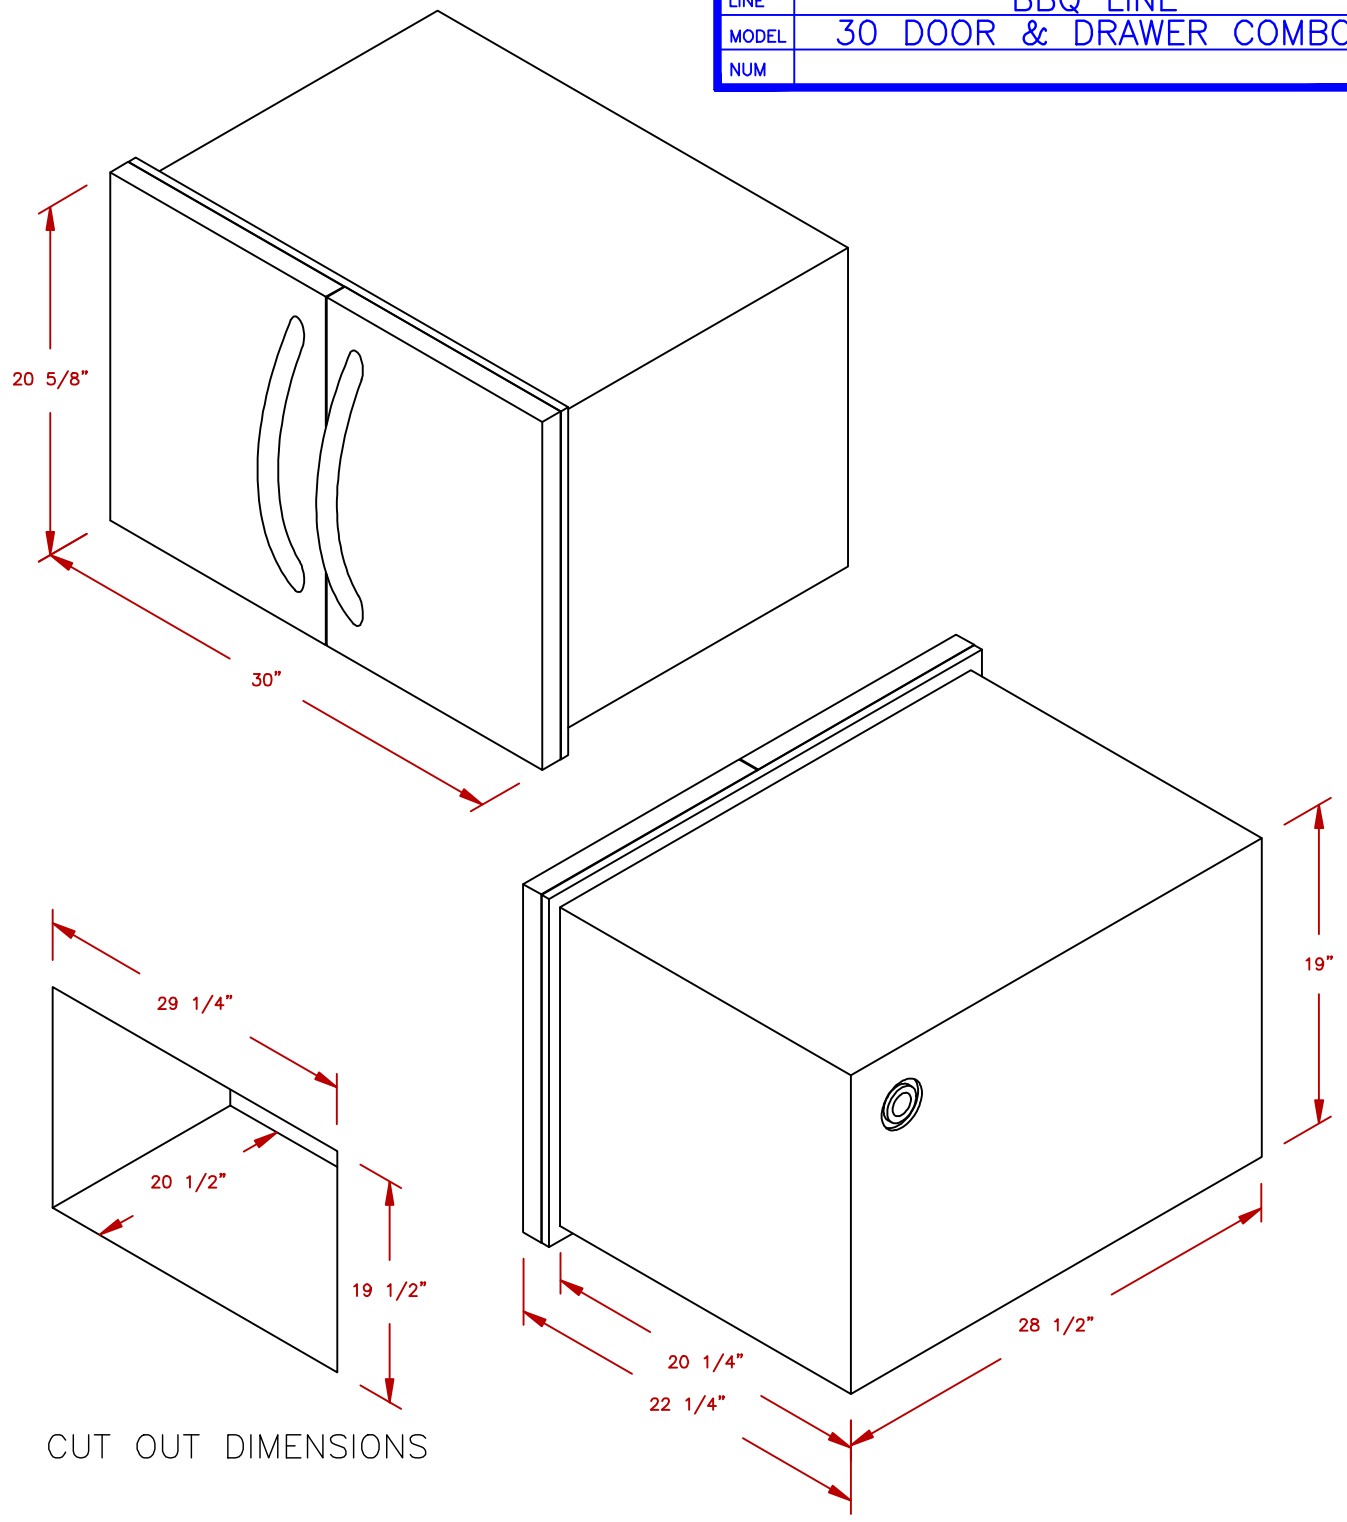

LINE	BBQ LINE
MODEL	30 DOOR & DRAWER COMBO
NUM	

CUT OUT DIMENSIONS

NOTE:  
DUE TO OUR CONTINUOUS IMPROVEMENT PROGRAM, ALL MODELS  
AND SPECIFICATIONS ARE SUBJECT TO CHANGE WITHOUT NOTICE.

	TITLE 2018 BARBECUE LINE DOORS & DRAWERS 30 DOOR & DRAWER COMBO	
	SCALE:	DWG NO. BBQ11840P-30
REVISED	REV. DESCR.	DATE 12/01/17