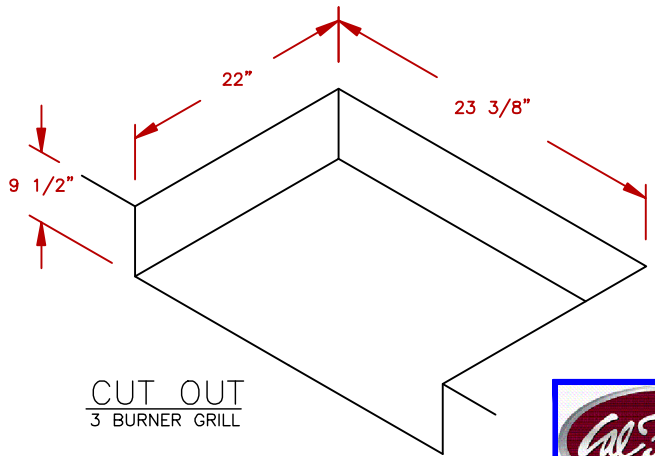

LINE	BBQ LINE
MODEL	G3 BURNER-LP
NUM	

ISOMETRIC
FRONT VIEW

ISOMETRIC
BACK VIEW

CUT OUT
3 BURNER GRILL

	TITLE 2018 BARBECUE LINE GRILLS G3 BURNER-LP	
	SCALE: N/A	DWG NO. BBQ09G03
REVISED	REV. DESCR.	DATE 12/01/17