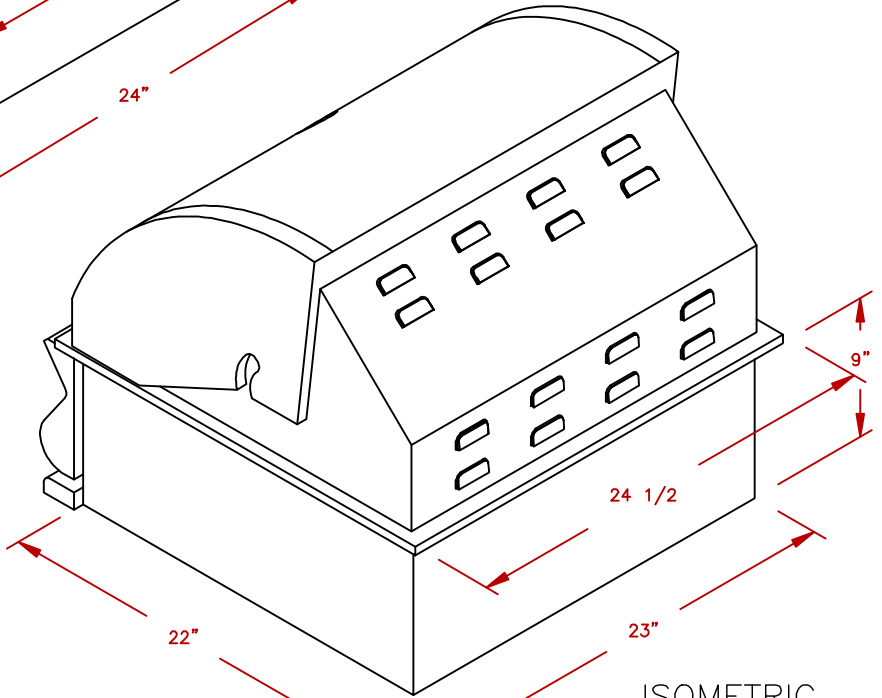

LINE	BBQ LINE
MODEL	G3 BURNER-LP
NUM	

ISOMETRIC
FRONT VIEW

ISOMETRIC
BACK VIEW

CUT OUT
3 BURNER GRILL

	TITLE 2018 BARBECUE LINE GRILLS G3 BURNER-LP	
	SCALE: N/A	DWG NO. BBQ09G03
REVISED	REV. DESCR.	DATE 12/01/17