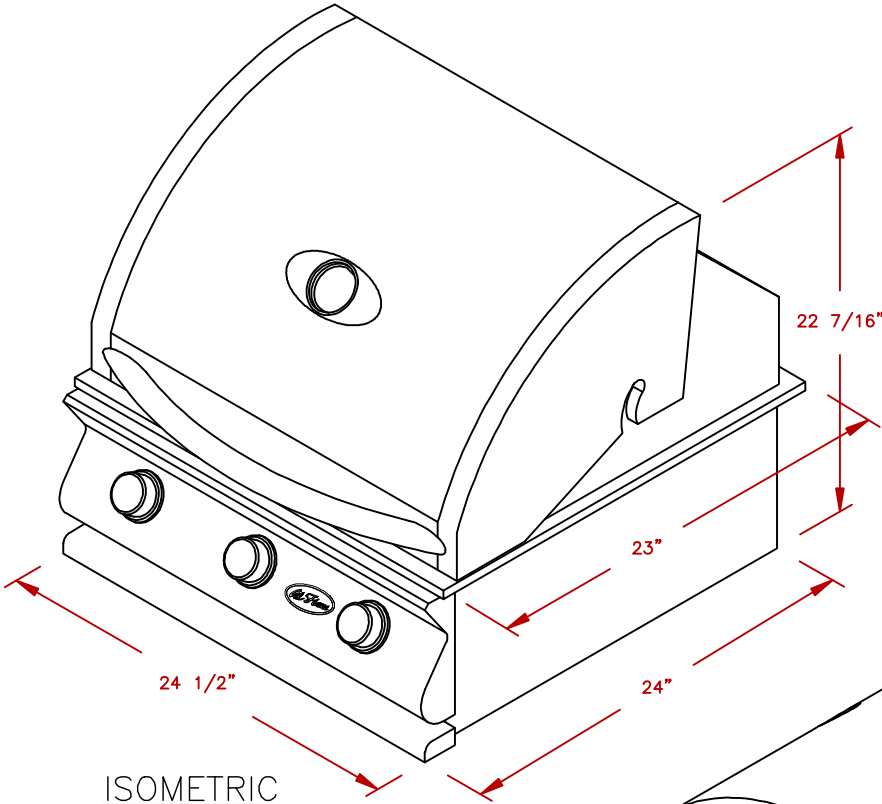

LINE	BBQ LINE
MODEL	G3 BURNER-LP
NUM	

ISOMETRIC
FRONT VIEW

ISOMETRIC
BACK VIEW

CUT OUT
3 BURNER GRILL

	TITLE 2018 BARBECUE LINE GRILLS G3 BURNER-LP	
	SCALE: N/A	DWG NO. BBQ09G03
REVISED	REV. DESCR.	DATE 12/01/17