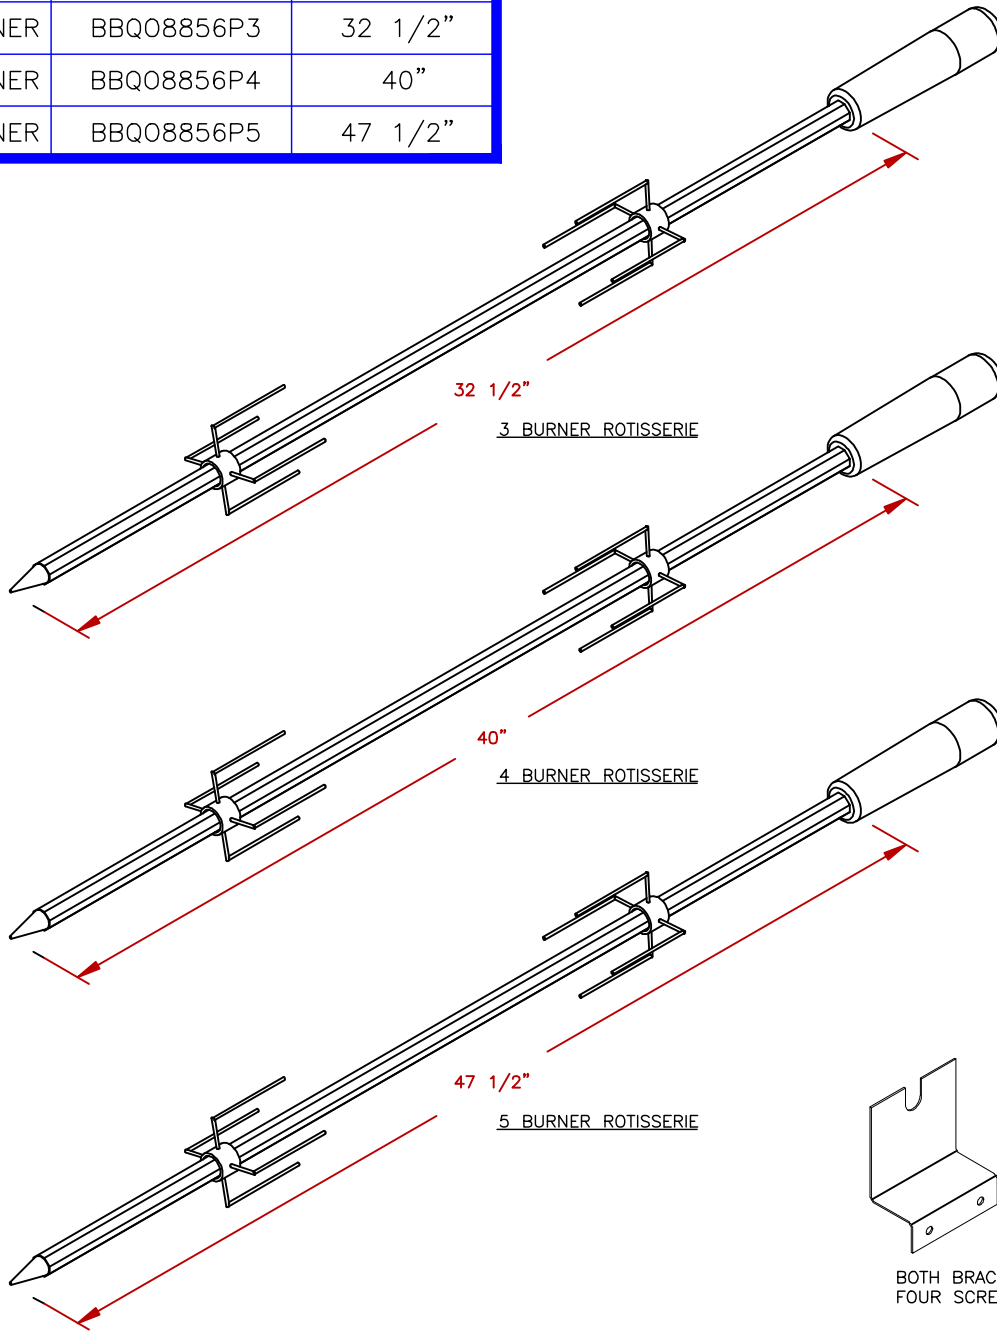

LINE	BBQ LINE
MODEL	ROTISSERIE ROT KIT
NUM	

UNIT	PART #	DIMENSIONS
3 BURNER	BBQ08856P3	32 1/2"
4 BURNER	BBQ08856P4	40"
5 BURNER	BBQ08856P5	47 1/2"

	TITLE 2018 BARBECUE LINE GRILL ACCESORIES ROTISSERIE 3/4/5 BURNER	
	SCALE:	DWG NO. N/A
REVISED	REV. DESCR.	DATE 11/30/17