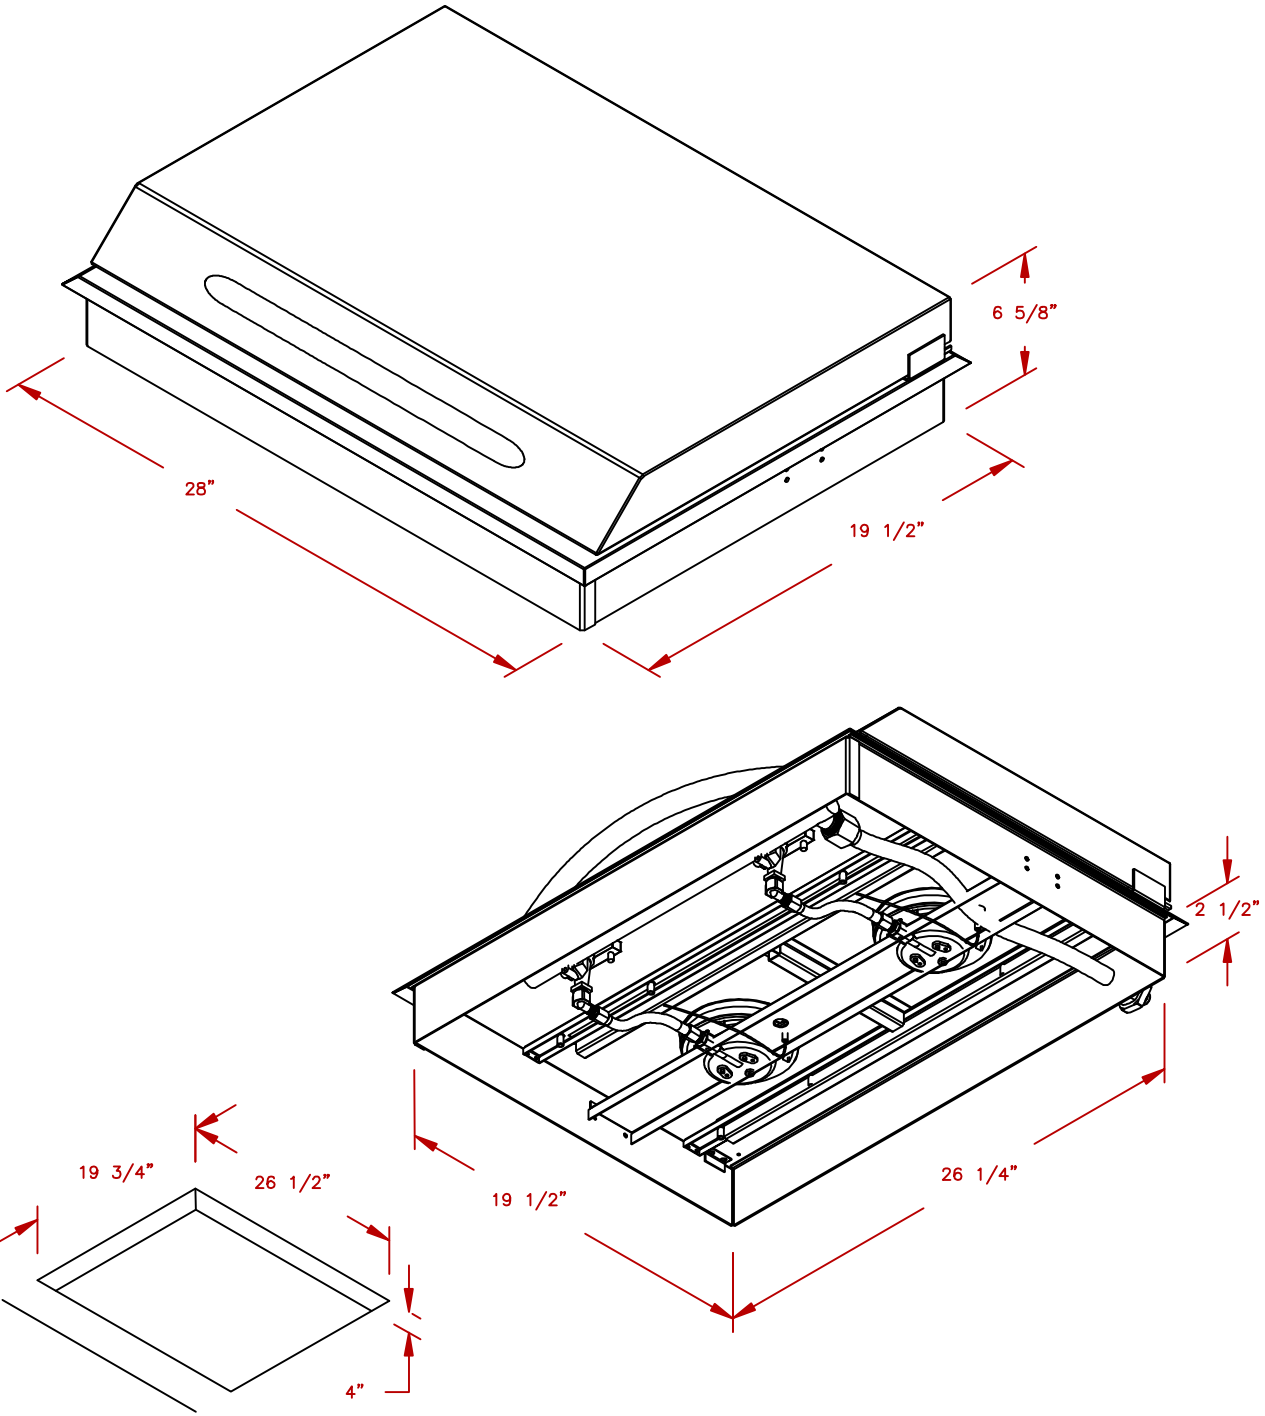

LINE	BBQ LINE
MODEL	STD SIDE BY SIDE FLAT
NUM	

CUT OUT DIMENSIONS

TITLE 2018 BARBECUE LINE
SIDE BURNERS
STD SIDE BY SIDE FLAT

SCALE:
REVISED

DWG NO. BBQ08953P
REV. DESCR.

DWG BY J.ORNELAS
DATE 12/01/17

NOTE:
DUE TO OUR CONTINUOUS IMPROVEMENT PROGRAM, ALL MODELS
AND SPECIFICATIONS ARE SUBJECT TO CHANGE WITHOUT NOTICE.