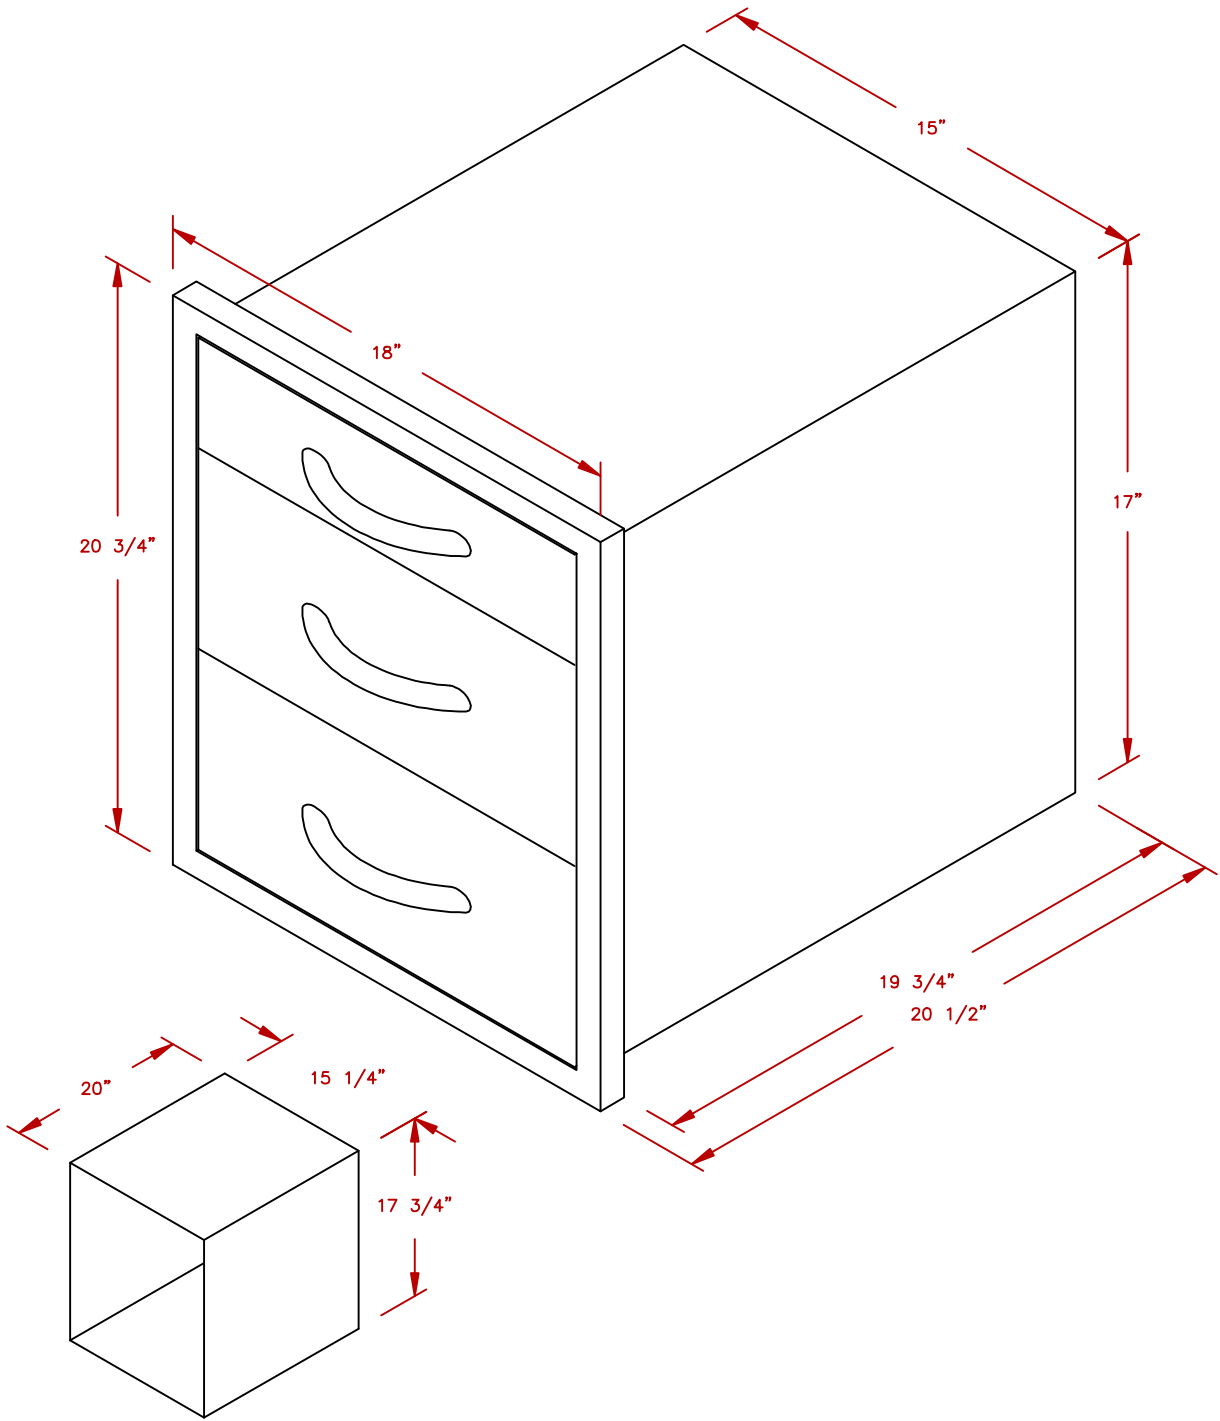

LINE	BBQ LINE
MODEL	3 DRAWER STORAGE WIDE
NUM	

CUT OUT DIMENSIONS

	TITLE 2018 BARBECUE LINE DOORS & DRAWERS 3 DRAWER STORAGE WIDE	
	SCALE:	DWG NO. BBQ08866
REVISED	REV. DESCR.	DATE 12/01/17

NOTE:
DUE TO OUR CONTINUOUS IMPROVEMENT PROGRAM, ALL MODELS
AND SPECIFICATIONS ARE SUBJECT TO CHANGE WITHOUT NOTICE.