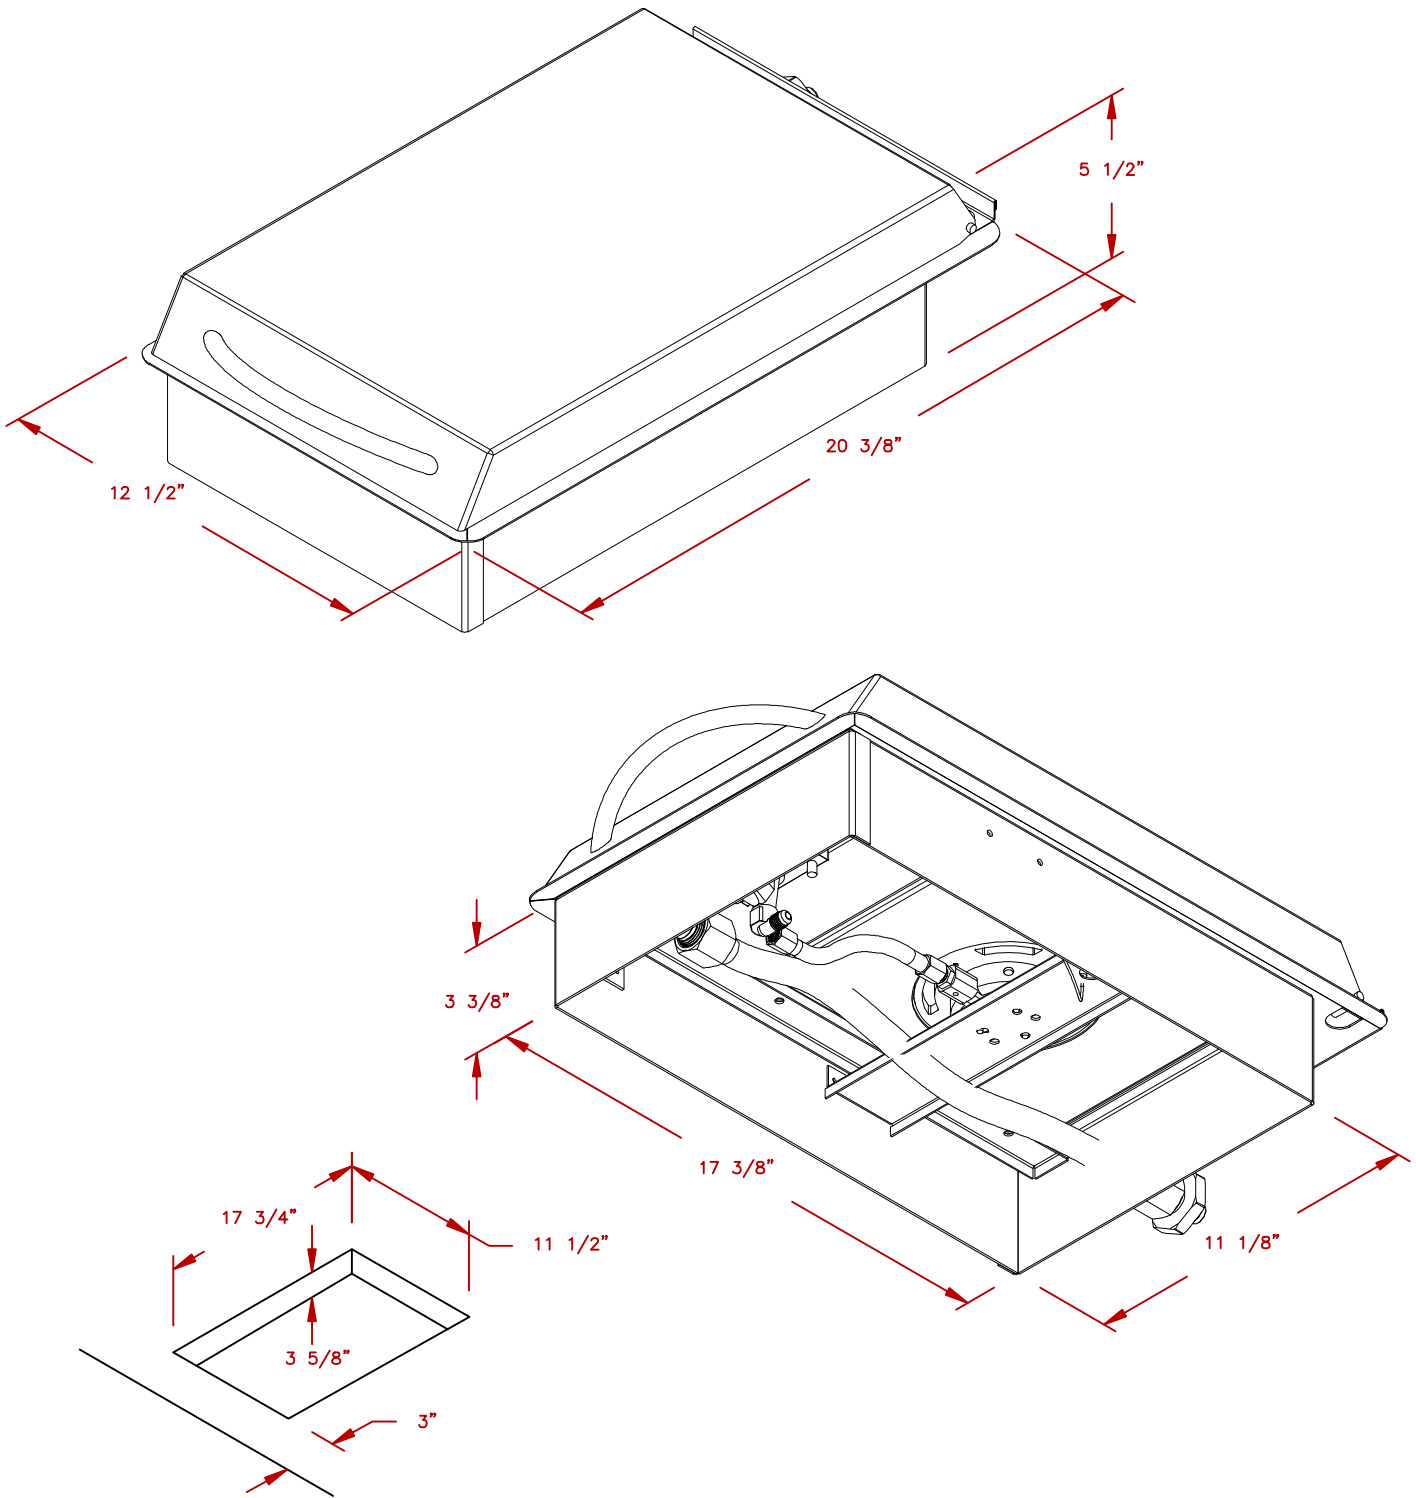

LINE	BBQ LINE
MODEL	STAD. SINGLE FLAT
NUM	

CUT OUT DIMENSIONS

	TITLE 2018 BARBECUE LINE SIDE BURNERS STAD. SINGLE FLAT	
	SCALE:	DWG NO. BBQ08852P
REVISED	REV. DESCR.	DATE 12/01/17

NOTE:  
DUE TO OUR CONTINUOUS IMPROVEMENT PROGRAM, ALL MODELS  
AND SPECIFICATIONS ARE SUBJECT TO CHANGE WITHOUT NOTICE.