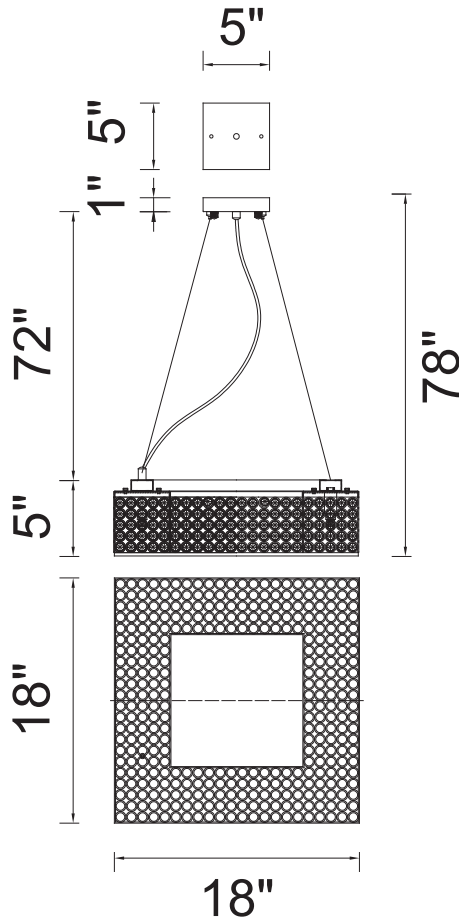

CWI LIGHTING

BRIGHTER LIVING. SIMPLIFIED.

PROJECT: _____

FIXTURE TYPE: _____

LOCATION: _____

CONTACT/PHONE: _____

Item	QS8391P18C-S
Collection	DANNIE
Finish	Chrome
Glass	-----
Crystal	Clear
Input	120V AC,60HZ,AC

Shade	-----
Length/Dia.	18"
Width/Ext.	18"
Height	5"
Maximum	78"
Lumens	-----

Light Source	G9
Bulb Info.	8x40W
Included	-----
Dimmable	No
Color	-----
Weight	