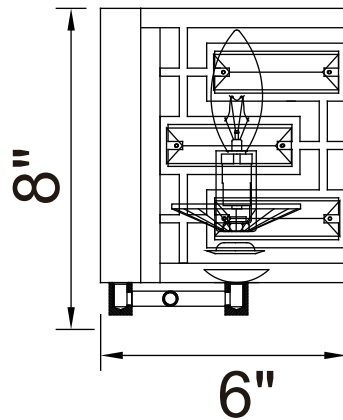

PROJECT: \_\_\_\_\_

FIXTURE TYPE: \_\_\_\_\_

LOCATION: \_\_\_\_\_

CONTACT/PHONE: \_\_\_\_\_

Item	9975W9-1-601
Collection	PETIA
Finish	Chrome
Glass	-----
Crystal	Clear
Input	120V AC,60HZ,AC

Shade	-----
Length/Dia.	9"
Width/Ext.	6"
Height	8"
Maximum	8"
Lumens	-----

Light Source	E12
Bulb Info.	1×60W
Included	-----
Dimmable	No
Color	-----
Weight	