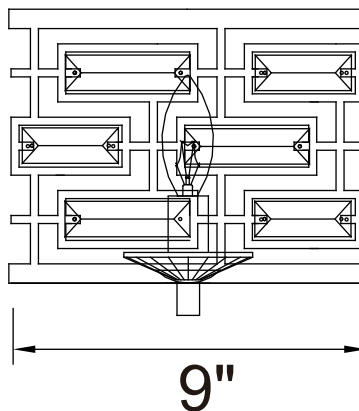

PROJECT: \_\_\_\_\_

FIXTURE TYPE: \_\_\_\_\_

LOCATION: \_\_\_\_\_

CONTACT/PHONE: \_\_\_\_\_

Item	9975W9-1-601
Collection	PETIA
Finish	Chrome
Glass	-----
Crystal	Clear
Input	120V AC,60HZ,AC

Shade	-----
Length/Dia.	9"
Width/Ext.	6"
Height	8"
Maximum	8"
Lumens	-----

Light Source	E12
Bulb Info.	1×60W
Included	-----
Dimmable	No
Color	-----
Weight	