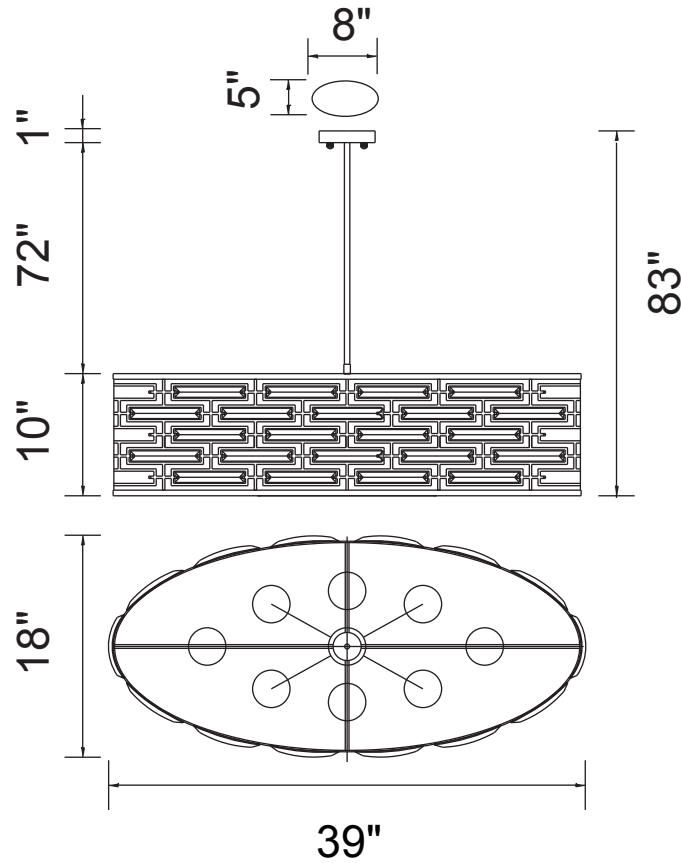

PROJECT: \_\_\_\_\_  
 FIXTURE TYPE: \_\_\_\_\_  
 LOCATION: \_\_\_\_\_  
 CONTACT/PHONE: \_\_\_\_\_

Item	9975P39-8-601
Collection	PETIA
Finish	Chrome
Glass	-----
Crystal	Clear
Input	120V AC,60HZ,AC

Shade	-----
Length/Dia.	39"
Width/Ext.	18"
Height	10"
Maximum	83"
Lumens	-----

Light Source	E12
Bulb Info.	8x60W
Included	-----
Dimmable	No
Color	-----
Weight	