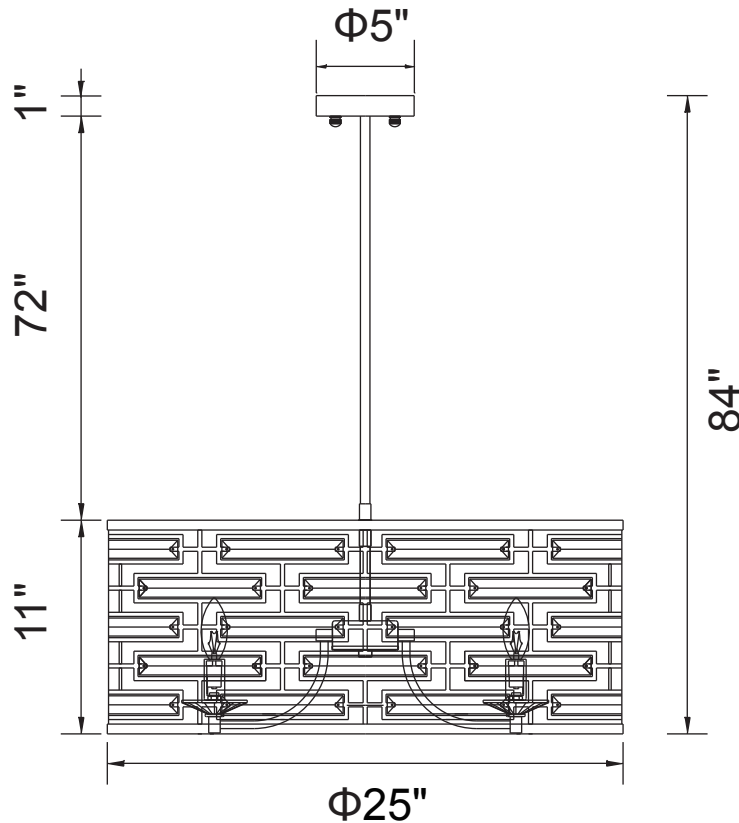

PROJECT: _____

FIXTURE TYPE: _____

LOCATION: _____

CONTACT/PHONE: _____

Item	9975P25-8-601
Collection	PETIA
Finish	Chrome
Glass	-----
Crystal	Clear
Input	120V AC,60HZ,AC

Shade	-----
Length/Dia.	25"
Width/Ext.	-----
Height	11"
Maximum	84"
Lumens	-----

Light Source	E12
Bulb Info.	8×60W
Included	-----
Dimmable	No
Color	-----
Weight	