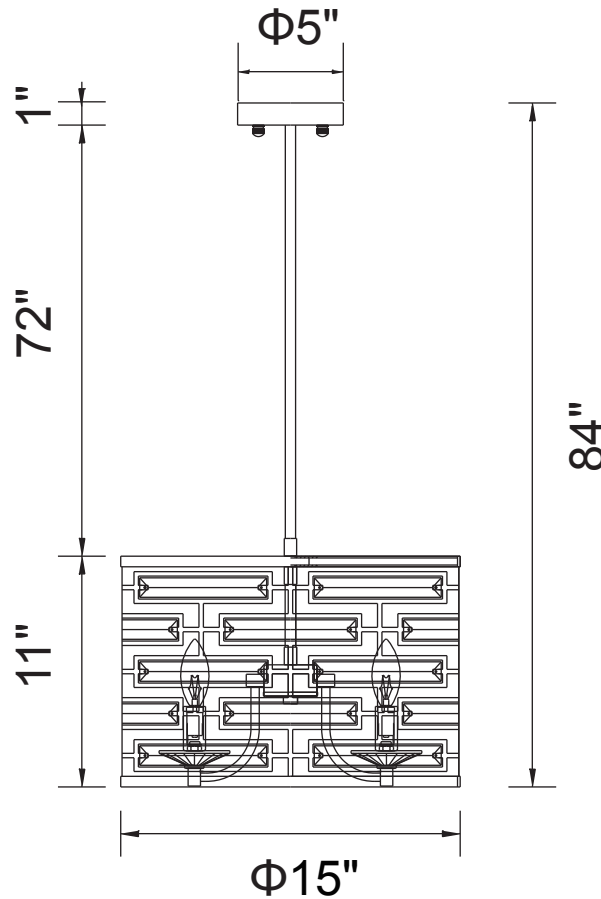

PROJECT: _____

FIXTURE TYPE: _____

LOCATION: _____

CONTACT/PHONE: _____

Item	9975P15-4-601
Collection	PETIA
Finish	Chrome
Glass	-----
Crystal	Clear
Input	120V AC,60HZ,AC

Shade	-----
Length/Dia.	15"
Width/Ext.	-----
Height	11"
Maximum	84"
Lumens	-----

Light Source	E12
Bulb Info.	4×60W
Included	-----
Dimmable	No
Color	-----
Weight	