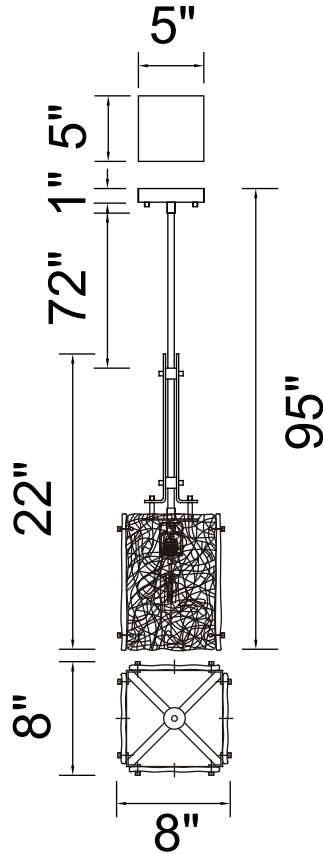

PROJECT: _____
 FIXTURE TYPE: _____
 LOCATION: _____
 CONTACT/PHONE: _____

Item	9973P8-1-101
Collection	ASSUNTA
Finish	Black
Glass	Frosted Glass
Crystal	-----
Input	120V AC,60HZ,AC

Shade	-----
Length/Dia.	8"
Width/Ext.	5"
Height	22"
Maximum	95"
Lumens	-----

Light Source	E26
Bulb Info.	1×60W
Included	-----
Dimmable	No
Color	-----
Weight	5.8KG