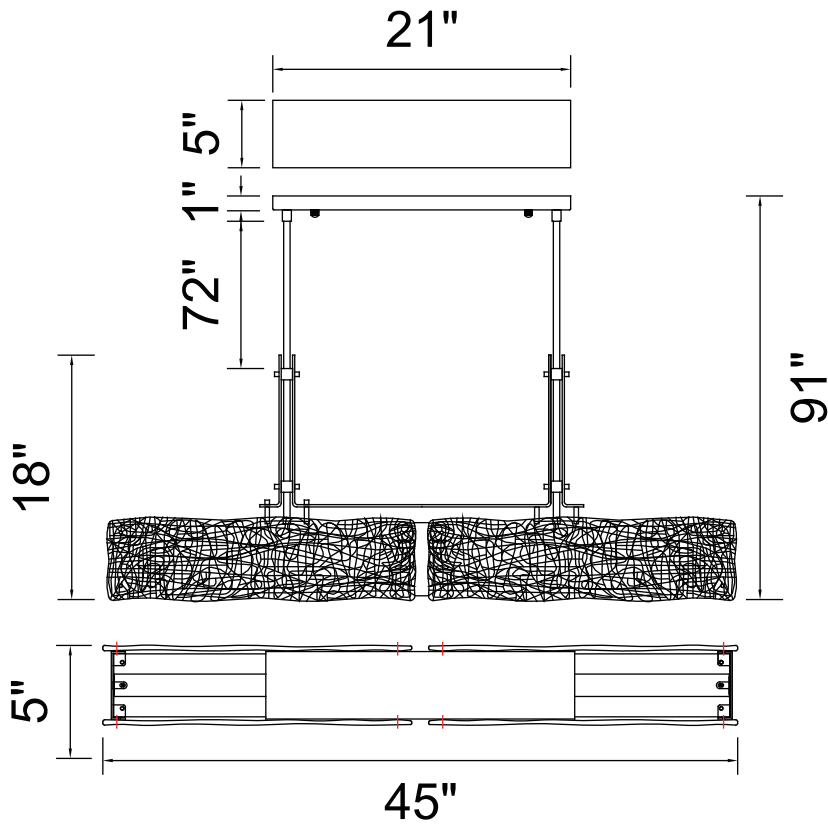

PROJECT: _____
 FIXTURE TYPE: _____
 LOCATION: _____
 CONTACT/PHONE: _____

Item	9973P45-6-101
Collection	ASSUNTA
Finish	Black
Glass	Frosted Glass
Crystal	-----
Input	120V AC,60HZ,AC

Shade	-----
Length/Dia.	45"
Width/Ext.	5"
Height	18"
Maximum	91"
Lumens	-----

Light Source	G9
Bulb Info.	6x40W
Included	-----
Dimmable	No
Color	-----
Weight	15.0KG