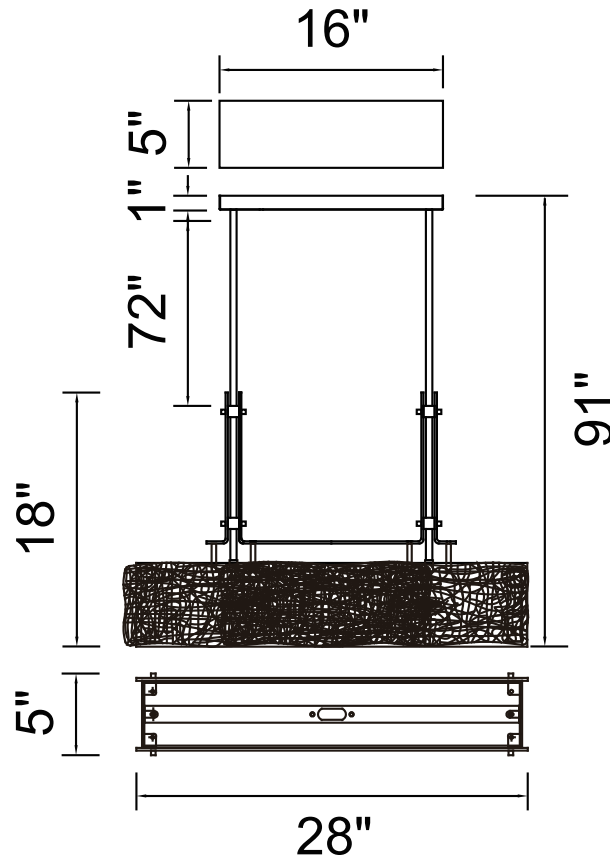

PROJECT: \_\_\_\_\_

FIXTURE TYPE: \_\_\_\_\_

LOCATION: \_\_\_\_\_

CONTACT/PHONE: \_\_\_\_\_

Item	9973P28-4-101
Collection	ASSUNTA
Finish	Black
Glass	Frosted Glass
Crystal	-----
Input	120V AC,60HZ,AC

Shade	-----
Length/Dia.	28"
Width/Ext.	5"
Height	18"
Maximum	91"
Lumens	-----

Light Source	G9
Bulb Info.	4x40W
Included	-----
Dimmable	No
Color	-----
Weight	9.2KG