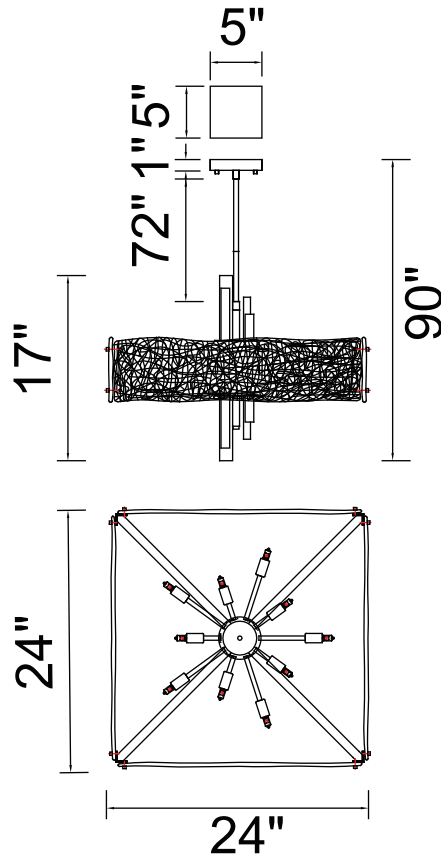

PROJECT: _____
 FIXTURE TYPE: _____
 LOCATION: _____
 CONTACT/PHONE: _____

Item	9973P24-10-101
Collection	ASSUNTA
Finish	Black
Glass	Frosted Glass
Crystal	-----
Input	120V AC,60HZ,AC

Shade	-----
Length/Dia.	24"
Width/Ext.	24"
Height	17"
Maximum	90"
Lumens	-----

Light Source	G9
Bulb Info.	10x40W
Included	-----
Dimmable	No
Color	-----
Weight	13.8KG