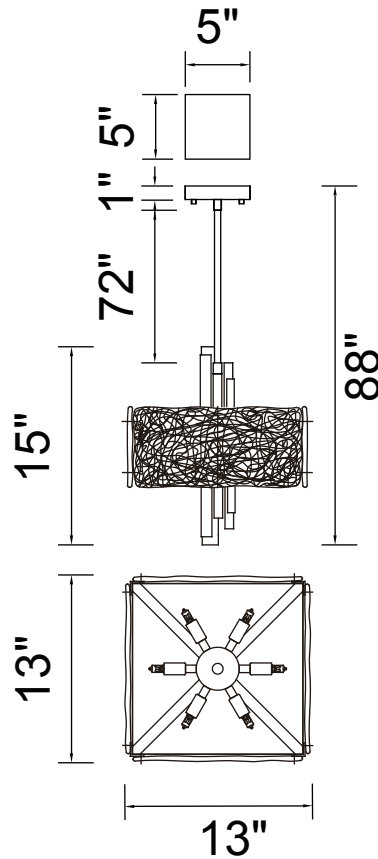

PROJECT: _____

FIXTURE TYPE: _____

LOCATION: _____

CONTACT/PHONE: _____

Item	9973P13-6-101
Collection	ASSUNTA
Finish	Black
Glass	Frosted Glass
Crystal	-----
Input	120V AC,60HZ,AC

Shade	-----
Length/Dia.	13"
Width/Ext.	13"
Height	15"
Maximum	88"
Lumens	-----

Light Source	G9
Bulb Info.	6×40W
Included	-----
Dimmable	No
Color	-----
Weight	10.0KG