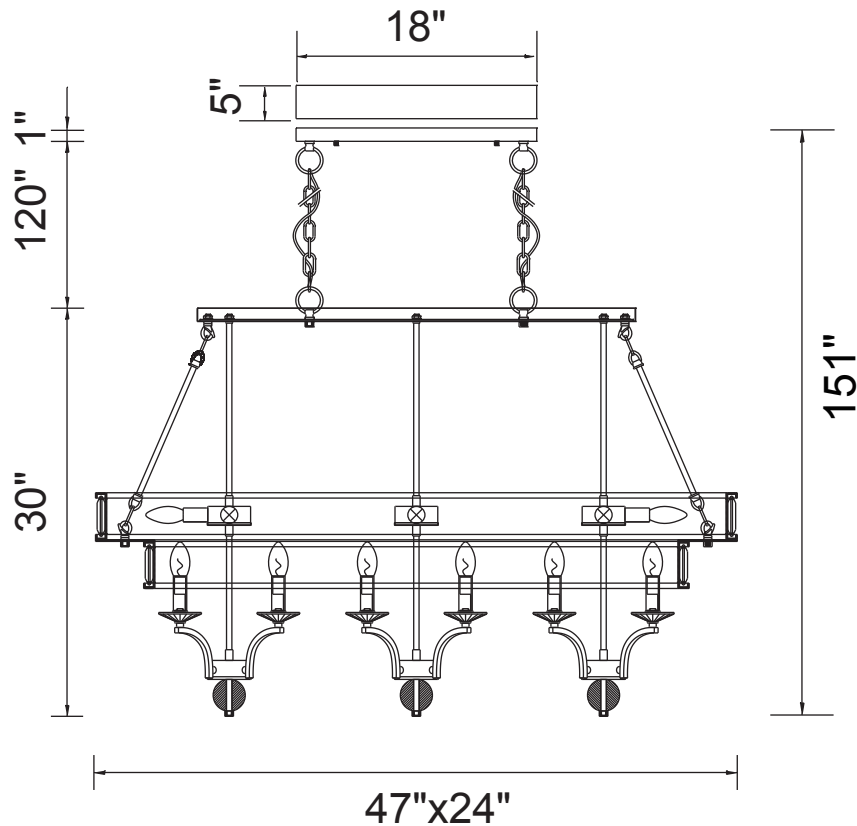

PROJECT: \_\_\_\_\_

FIXTURE TYPE: \_\_\_\_\_

LOCATION: \_\_\_\_\_

CONTACT/PHONE: \_\_\_\_\_

Item	9972P47-20-601
Collection	SHALIA
Finish	Chrome
Glass	-----
Crystal	Clear
Input	120V AC,60HZ,AC

Shade	-----
Length/Dia.	47"
Width/Ext.	24"
Height	30"
Maximum	151"
Lumens	-----

Light Source	E12
Bulb Info.	20x60W
Included	-----
Dimmable	No
Color	-----
Weight	