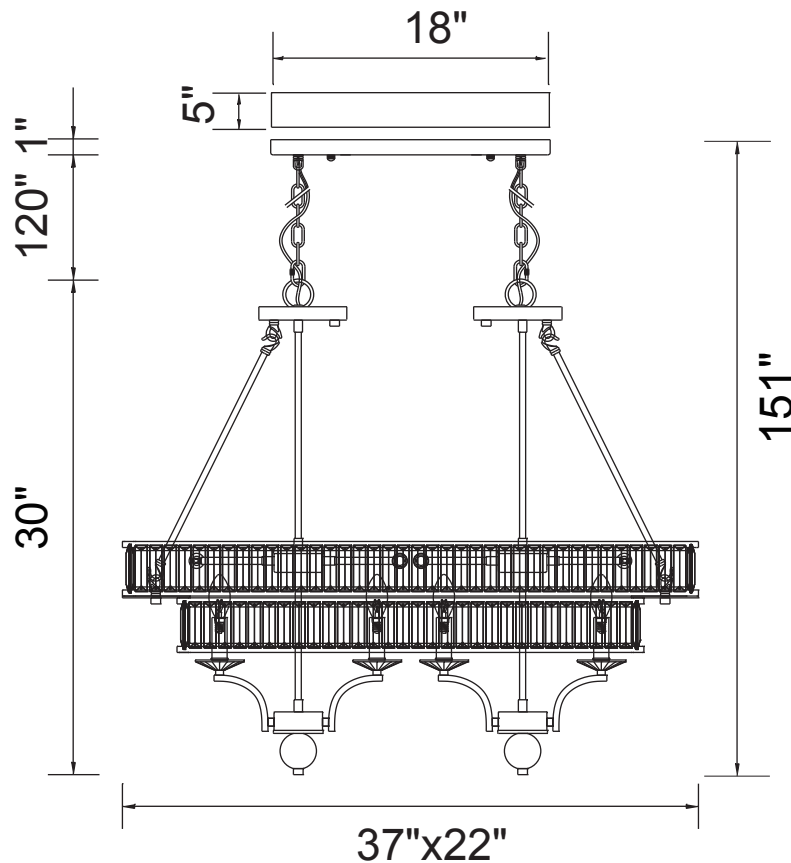

PROJECT: \_\_\_\_\_

FIXTURE TYPE: \_\_\_\_\_

LOCATION: \_\_\_\_\_

CONTACT/PHONE: \_\_\_\_\_

Item	9972P37-16-601
Collection	SHALIA
Finish	Chrome
Glass	-----
Crystal	Clear
Input	120V AC,60HZ,AC

Shade	-----
Length/Dia.	37"
Width/Ext.	22"
Height	30"
Maximum	151"
Lumens	-----

Light Source	E12
Bulb Info.	16x60W
Included	-----
Dimmable	No
Color	-----
Weight	